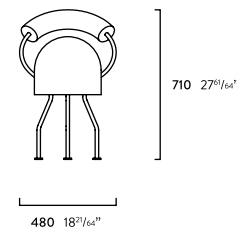

ONLY

YOU

	C x L x A W x D x H	Referência Reference
Stool – light fabric	350 x 350 x 590 mm 13 ²⁵ /32" x 13 ²⁵ /32" x 23 ⁵ /16"	190.001.001
Stool – dark fabric	350 x 350 x 590 mm 13 ²⁵ /32" x 13 ²⁵ /32" x 23 ⁵ /16"	190.001.002

	C x L x A W x D x H	Referência Reference
Stool T back – light fabric	350 x 450 x 800 mm 13 ²⁵ /32" x 17 ²³ /32" x 31 ¹ /2"	190.002.001
Stool T back – dark fabric	350 x 450 x 800 mm 13 ²⁵ /32" x 17 ²³ /32" x 31 ¹ /2"	190.002.002

	C x L x A W x D x H	Referência Reference
Stool L back – light fabric	350 x 585 x 820 mm 13 ²⁵ /32" x 23 ¹ /32" x 32 ¹ /32"	190.003.001
Stool L back – dark fabric	350 x 585 x 820 mm 13 ²⁵ /32" x 23 ¹ /32" x 32 ¹ /32"	190.003.002

	C x L x A W x D x H	Referência Reference
Stool C back – light fabric	480 x 440 x 710 mm 18 ⁵ /16" x 17 ¹ /16" x 27 ⁵ /16"	190.004.001
Stool C back – dark fabric	480 x 440 x 710 mm 18 ⁵ /16" x 17 ¹ /16" x 27 ⁵ /16"	190.004.002