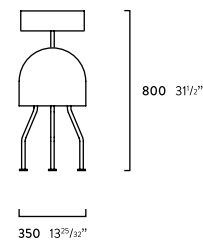

ONLY

YOU

	C x L x A W x D x H	Referência Reference
Stool – light fabric	350 x 350 x 590 mm 13 ²⁵ /32" x 13 ²⁵ /32" x 23 ⁵ /16"	190.001.001
Stool – dark fabric	350 x 350 x 590 mm 13 ²⁵ /32" x 13 ²⁵ /32" x 23 ⁵ /16"	190.001.002

	C x L x A W x D x H	Referência Reference
Stool T back – light fabric	350 x 450 x 800 mm 13 ²⁵ /32" x 17 ²³ /32" x 31 ¹ /2"	190.002.001
Stool T back – dark fabric	350 x 450 x 800 mm 13 ²⁵ /32" x 17 ²³ /32" x 31 ¹ /2"	190.002.002

	C x L x A W x D x H	Referência Reference
Stool L back – light fabric	350 x 585 x 820 mm 13 ²⁵ /32" x 23 ¹ /32" x 32 ¹ /32"	190.003.001
Stool L back – dark fabric	350 x 585 x 820 mm 13 ²⁵ /32" x 23 ¹ /32" x 32 ¹ /32"	190.003.002

	C x L x A W x D x H	Referência Reference
Stool C back – light fabric	480 x 440 x 710 mm 18 ⁵ /16" x 17 ¹ /16" x 27 ⁵ /16"	190.004.001
Stool C back – dark fabric	480 x 440 x 710 mm 18 ⁵ /16" x 17 ¹ /16" x 27 ⁵ /16"	190.004.002