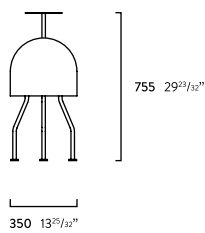

ONLY

YOU

	C x L x A W x D x H	Referência Reference
Stool – light fabric	350 x 350 x 590 mm 13 ²⁵ /32" x 13 ²⁵ /32" x 23 ⁵ /16"	190.001.001
Stool – dark fabric	350 x 350 x 590 mm 13 ²⁵ /32" x 13 ²⁵ /32" x 23 ⁵ /16"	190.001.002

	C x L x A W x D x H	Referência Reference
Stool T back – light fabric	350 x 450 x 800 mm 13 ²⁵ /32" x 17 ²³ /32" x 31 ¹ /2"	190.002.001
Stool T back – dark fabric	350 x 450 x 800 mm 13 ²⁵ /32" x 17 ²³ /32" x 31 ¹ /2"	190.002.002

	C x L x A W x D x H	Referência Reference
Stool L back – light fabric	350 x 585 x 820 mm 13 ²⁵ /32" x 23 ¹ /32" x 32 ¹ /32"	190.003.001
Stool L back – dark fabric	350 x 585 x 820 mm 13 ²⁵ /32" x 23 ¹ /32" x 32 ¹ /32"	190.003.002

	C x L x A W x D x H	Referência Reference
Stool C back – light fabric	480 x 440 x 710 mm 18 ⁵ /16" x 17 ¹ /16" x 27 ⁵ /16"	190.004.001
Stool C back – dark fabric	480 x 440 x 710 mm 18 ⁵ /16" x 17 ¹ /16" x 27 ⁵ /16"	190.004.002