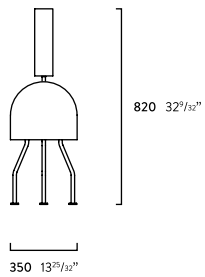

ONLY

YOU

	C x L x A W x D x H	Referência Reference
Stool – light fabric	350 x 350 x 590 mm 13 ²⁵ /32" x 13 ²⁵ /32" x 23 ⁵ /16"	190.001.001
Stool – dark fabric	350 x 350 x 590 mm 13 ²⁵ /32" x 13 ²⁵ /32" x 23 ⁵ /16"	190.001.002

	C x L x A W x D x H	Referência Reference
Stool T back – light fabric	350 x 450 x 800 mm 13 ²⁵ /32" x 17 ²³ /32" x 31 ¹ /2"	190.002.001
Stool T back – dark fabric	350 x 450 x 800 mm 13 ²⁵ /32" x 17 ²³ /32" x 31 ¹ /2"	190.002.002

	C x L x A W x D x H	Referência Reference
Stool L back – light fabric	350 x 585 x 820 mm 13 ²⁵ /32" x 23 ¹ /32" x 32 ¹ /32"	190.003.001
Stool L back – dark fabric	350 x 585 x 820 mm 13 ²⁵ /32" x 23 ¹ /32" x 32 ¹ /32"	190.003.002

	C x L x A W x D x H	Referência Reference
Stool C back – light fabric	480 x 440 x 710 mm 18 ⁵ /16" x 17 ¹ /16" x 27 ⁵ /16"	190.004.001
Stool C back – dark fabric	480 x 440 x 710 mm 18 ⁵ /16" x 17 ¹ /16" x 27 ⁵ /16"	190.004.002