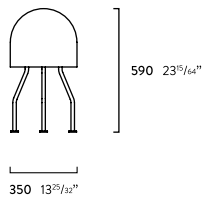

ONLY

YOU

	C x L x A W x D x H	Referência Reference
Stool – light fabric	350 x 350 x 590 mm 13 ²⁵ /32" x 13 ²⁵ /32" x 23 ⁵ /16"	190.001.001
Stool – dark fabric	350 x 350 x 590 mm 13 ²⁵ /32" x 13 ²⁵ /32" x 23 ⁵ /16"	190.001.002

	C x L x A W x D x H	Referência Reference
Stool T back – light fabric	350 x 450 x 800 mm 13 ²⁵ /32" x 17 ²³ /32" x 31 ¹ /2"	190.002.001
Stool T back – dark fabric	350 x 450 x 800 mm 13 ²⁵ /32" x 17 ²³ /32" x 31 ¹ /2"	190.002.002

	C x L x A W x D x H	Referência Reference
Stool L back – light fabric	350 x 585 x 820 mm 13 ²⁵ /32" x 23 ¹ /32" x 32 ¹ /32"	190.003.001
Stool L back – dark fabric	350 x 585 x 820 mm 13 ²⁵ /32" x 23 ¹ /32" x 32 ¹ /32"	190.003.002

	C x L x A W x D x H	Referência Reference
Stool C back – light fabric	480 x 440 x 710 mm 18 ⁵ /16" x 17 ¹ /16" x 27 ⁵ /16"	190.004.001
Stool C back – dark fabric	480 x 440 x 710 mm 18 ⁵ /16" x 17 ¹ /16" x 27 ⁵ /16"	190.004.002