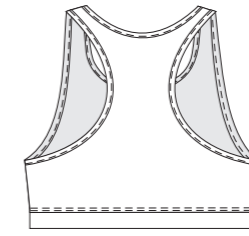

Top Top
Ref. 161830
Mod. 5