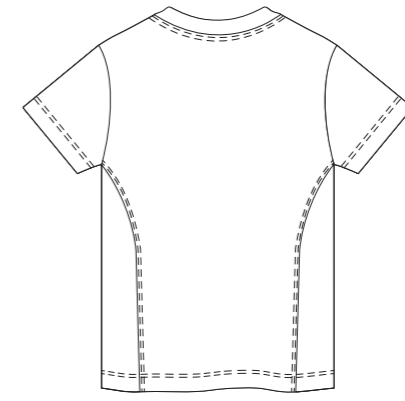

Information All models are personalized. We add logos and branding to match the identity of the club or association. All our textiles are made from technical polyester with different finishes, colors and details to choose from.