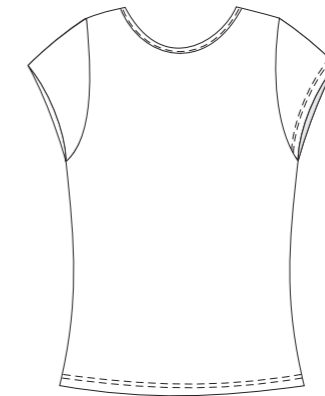

Information All models are personalized. We add logos and branding to match the identity of the club or association. All our textiles are made from technical polyester with different finishes, colors and details to choose from.