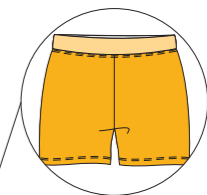

Basic shorts
Calção simples