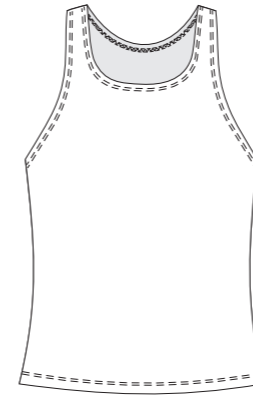

Raglan sleeve
Manga raglan

Sleeveless
Caveado

T-shirt T-shirt
Ref. 161812
Mod. 23

Side slit
Racha lateral

Shorts Calção
Ref. 061512
Mod. 24

Information All models are personalized. We add logos and branding to match the identity of the club or association. All our textiles are made from technical polyester with different finishes, colors and details to choose from.