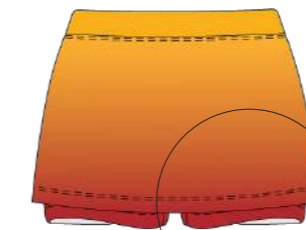

Information All models are personalized. We add logos and branding to match the identity of the club or association. All our textiles are made from technical polyester with different finishes, colors and details to choose from.