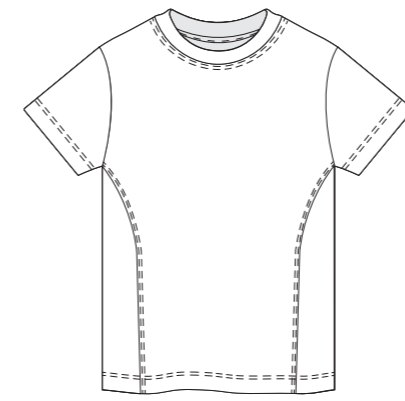

Information All models are personalized. We add logos and branding to match the identity of the club or association. All our textiles are made from technical polyester with different finishes, colors and details to choose from.