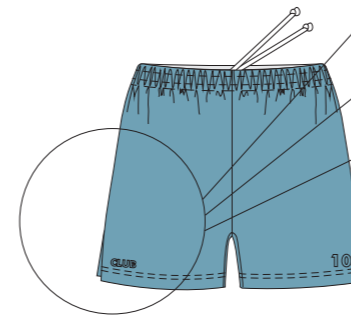

TROTINETE SPORTS
Football

T-shirt T-shirt
Ref. 161811
Mod. 22

Side slit
Racha lateral

Straight hem
Bainha reta

Side panel
Encaixe lateral

Shorts Calção
Ref. 061510
Mod. 2

Information All models are personalized. We add logos and branding to match the identity of the club or association. All our textiles are made from technical polyester with different finishes, colors and details to choose from.