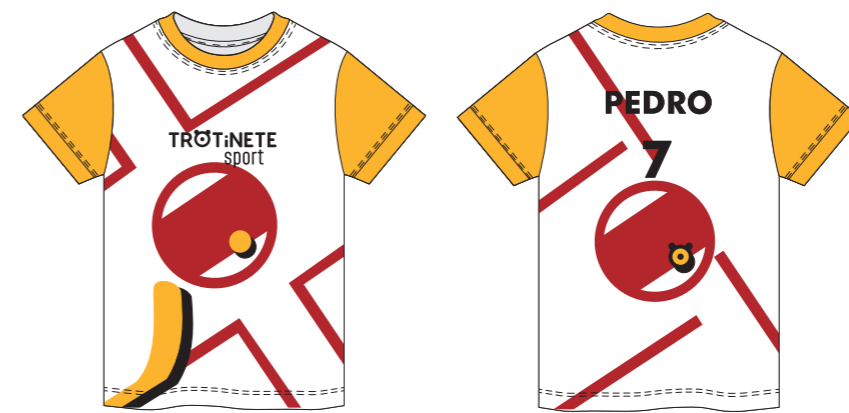

Information All models are personalized. We add logos and branding to match the identity of the club or association. All our textiles are made from technical polyester with different finishes, colors and details to choose from.