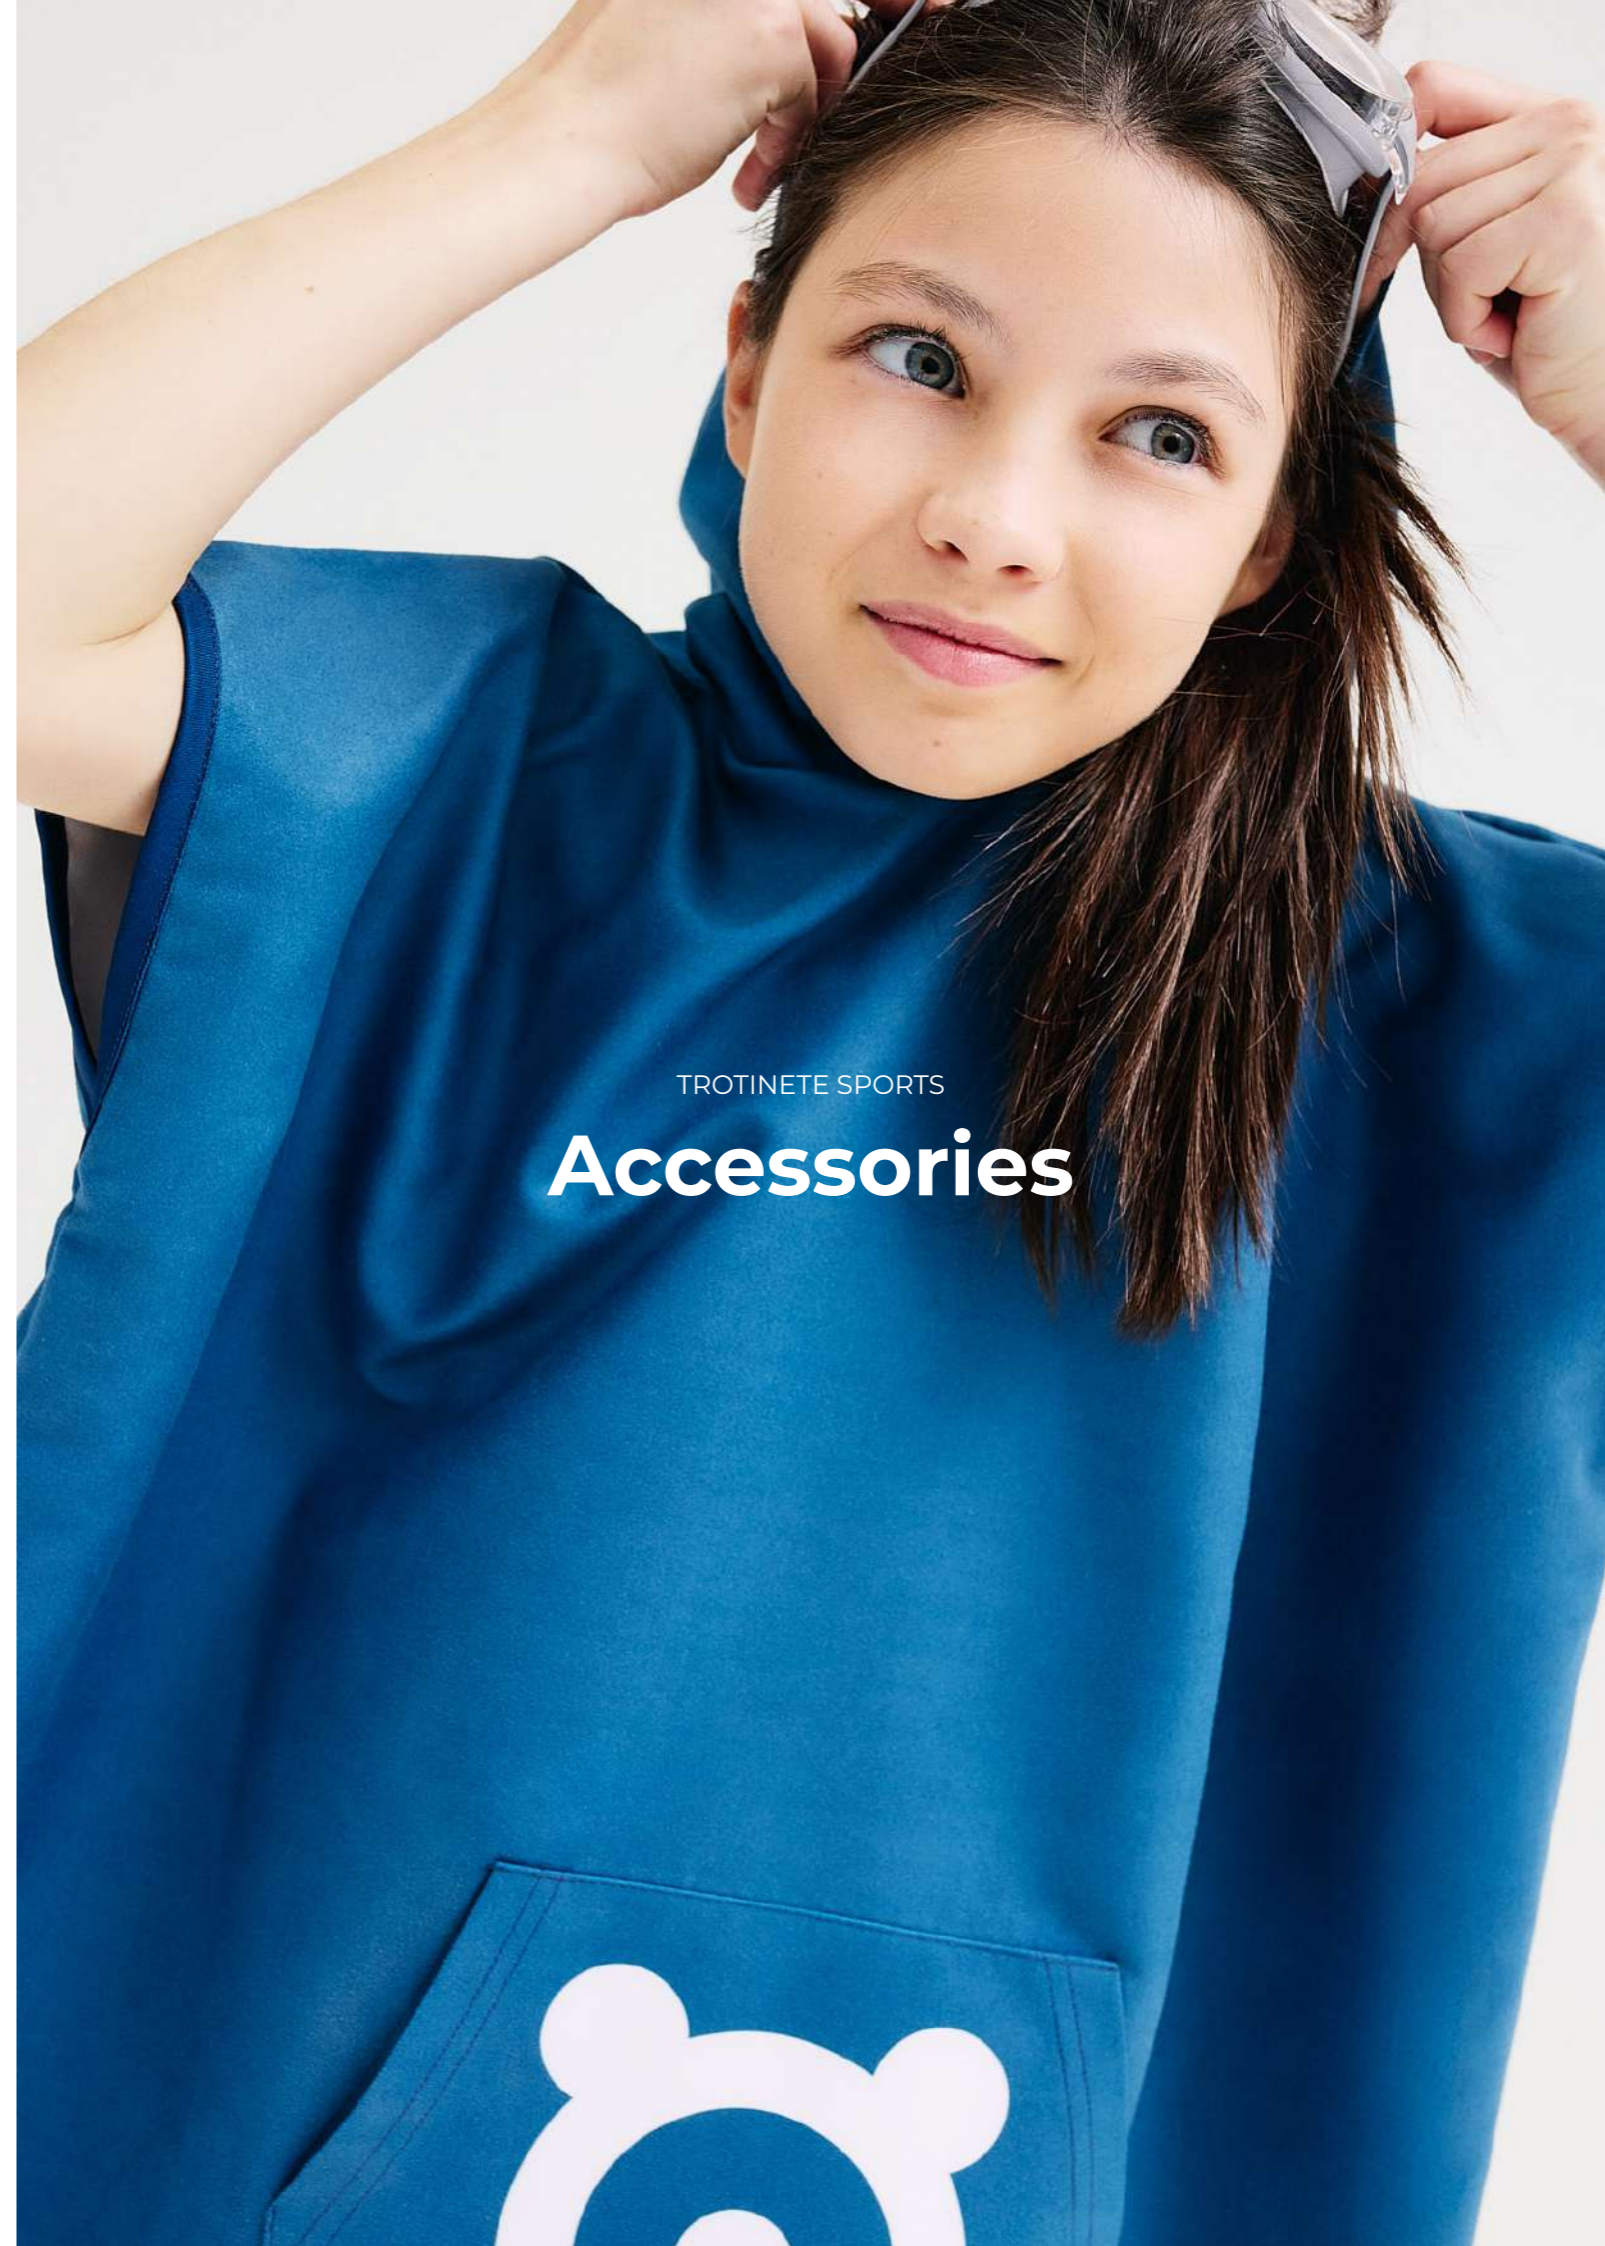

Skort Saia-calção
Ref. 151480
Mod. 26