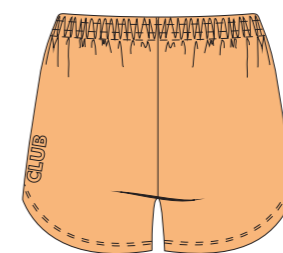

Information All models are personalized. We add logos and branding to match the identity of the club or association. All our textiles are made from technical polyester with different finishes, colors and details to choose from.