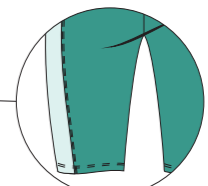

Shorts Calção
Op. 1

Side panel Encaixe lateral
Op. 2