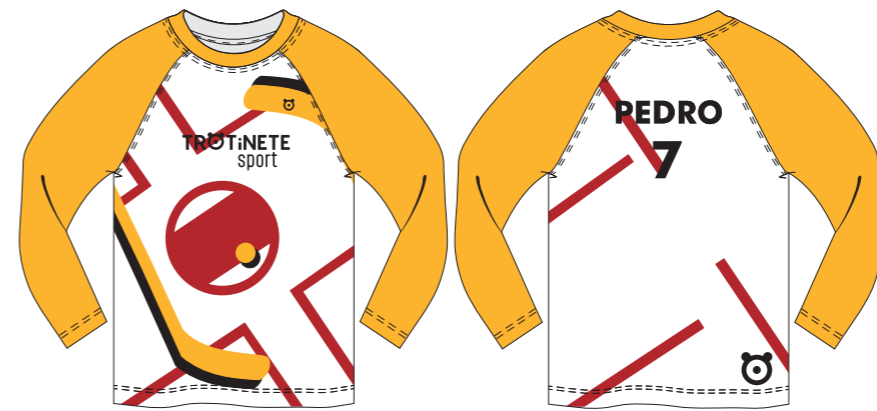

Information All models are personalized. We add logos and branding to match the identity of the club or association. All our textiles are made from technical polyester with different finishes, colors and details to choose from.