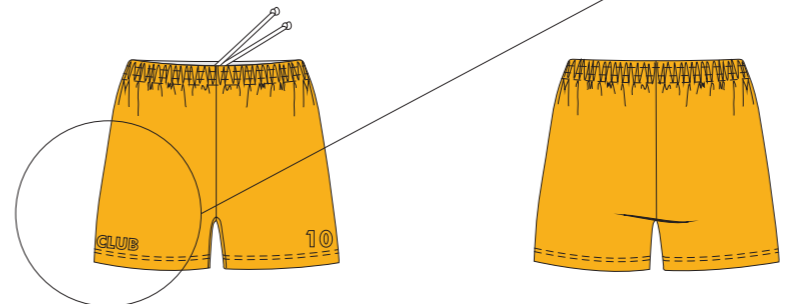

Raglan sleeve
Manga raglan

Sleeveless
Caveado

T-shirt T-shirt
Ref. 161812
Mod. 23

Side slit
Racha lateral

Shorts Calção
Ref. 061512
Mod. 24

Information All models are personalized. We add logos and branding to match the identity of the club or association. All our textiles are made from technical polyester with different finishes, colors and details to choose from.