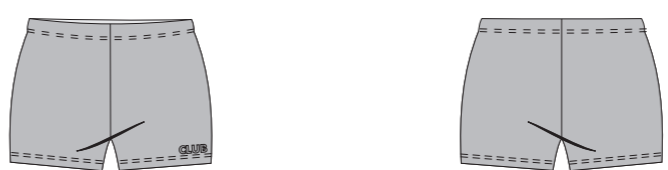

TROTINETE SPORTS

Swimming

Information All models are personalized. We add logos and branding to match the identity of the club or association. All our textiles are made from technical polyester with different finishes, colors and details to choose from.

Side panel
Encaixe lateral

Swimming Briefs
Sunga de Banho
Ref. 310500 | Mod. 13

Side panel
Encaixe lateral

Swimming Shorts
Calção de Banho
Ref. 310184
Mod. 14

Information All models are personalized. We add logos and branding to match the identity of the club or association. All our textiles are made from technical polyester with different finishes, colors and details to choose from.