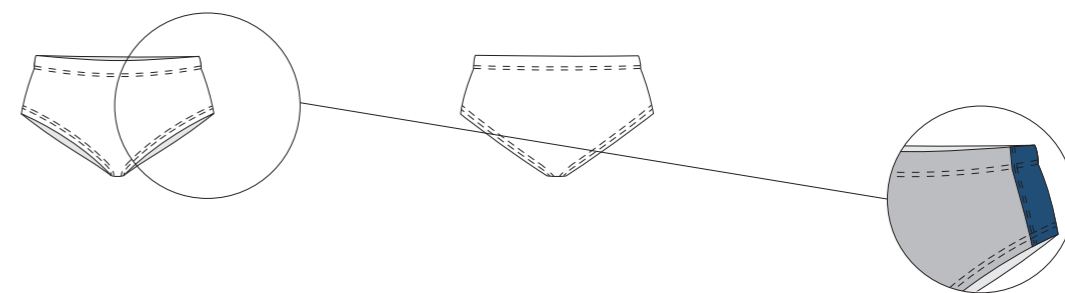

Side panel
Encaixe lateral

Swimming Briefs
Sunga de Banho
Ref. 310500 | Mod. 13

Side panel
Encaixe lateral

Swimming Shorts
Calção de Banho
Ref. 310184
Mod. 14

Information All models are personalized. We add logos and branding to match the identity of the club or association. All our textiles are made from technical polyester with different finishes, colors and details to choose from.