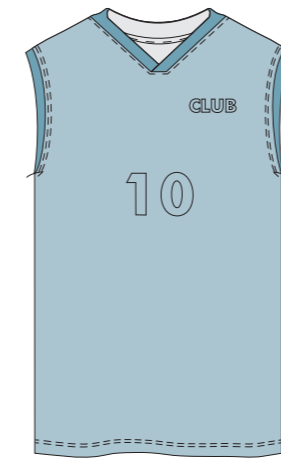

Information All models are personalized. We add logos and branding to match the identity of the club or association. All our textiles are made from technical polyester with different finishes, colors and details to choose from.