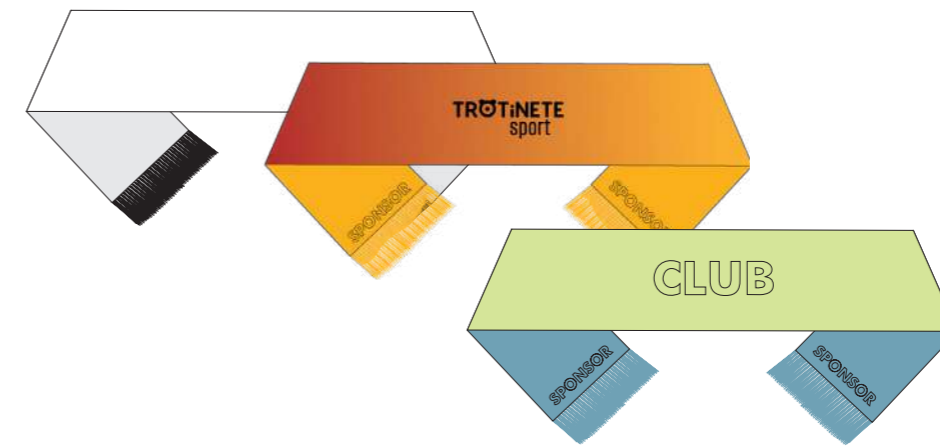

Sports Backpack
Mochila de Desporto
Ref. S23TTKI0176
Mod.34