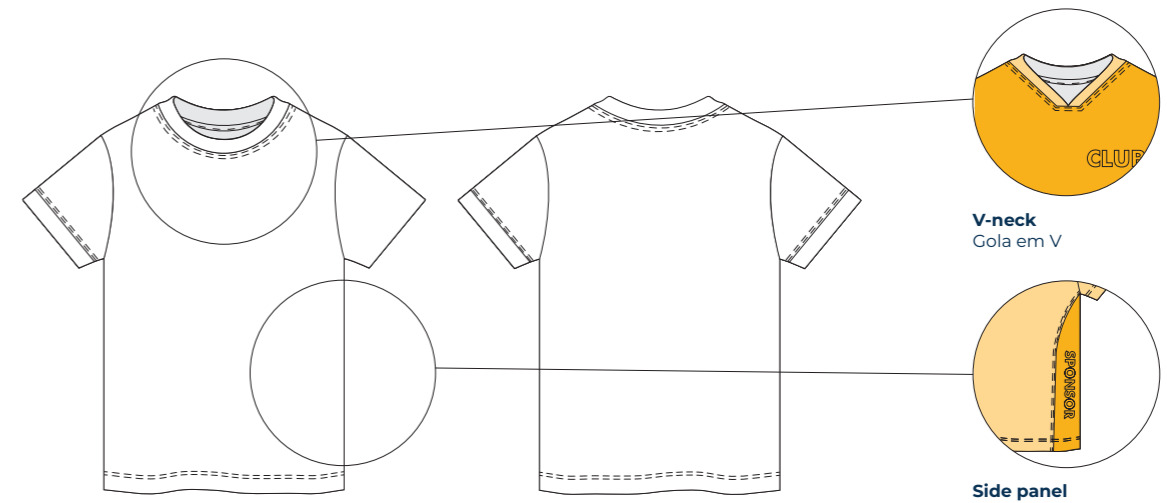

Shorts Calção
Ref. 061530
Mod. 18

Side panel
Encaixe lateral