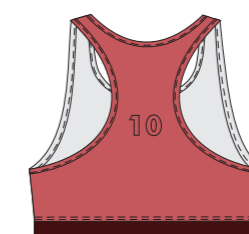

Information All models are personalized. We add logos and branding to match the identity of the club or association. All our textiles are made from technical polyester with different finishes, colors and details to choose from.