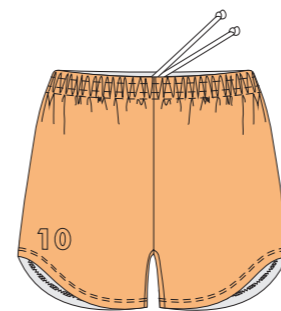

Information All models are personalized. We add logos and branding to match the identity of the club or association. All our textiles are made from technical polyester with different finishes, colors and details to choose from.