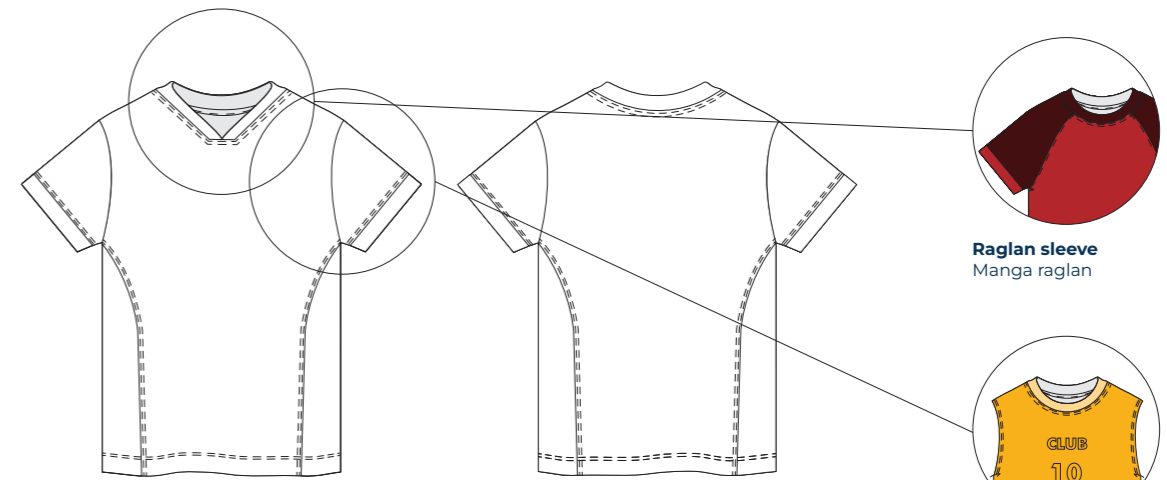

Raglan sleeve
Manga raglan

Sleeveless
Caveado

T-shirt T-shirt
Ref. 161812
Mod. 23

Side slit
Racha lateral

Shorts Calção
Ref. 061512
Mod. 24

Information All models are personalized. We add logos and branding to match the identity of the club or association. All our textiles are made from technical polyester with different finishes, colors and details to choose from.