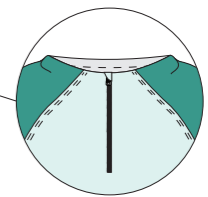

Neckline with zip
Decote com fecho