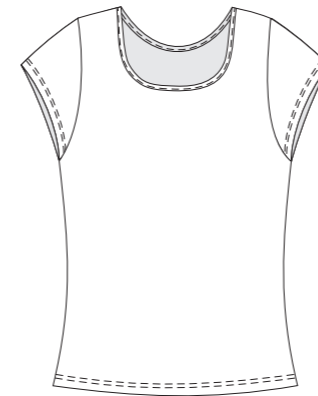

Information All models are personalized. We add logos and branding to match the identity of the club or association. All our textiles are made from technical polyester with different finishes, colors and details to choose from.