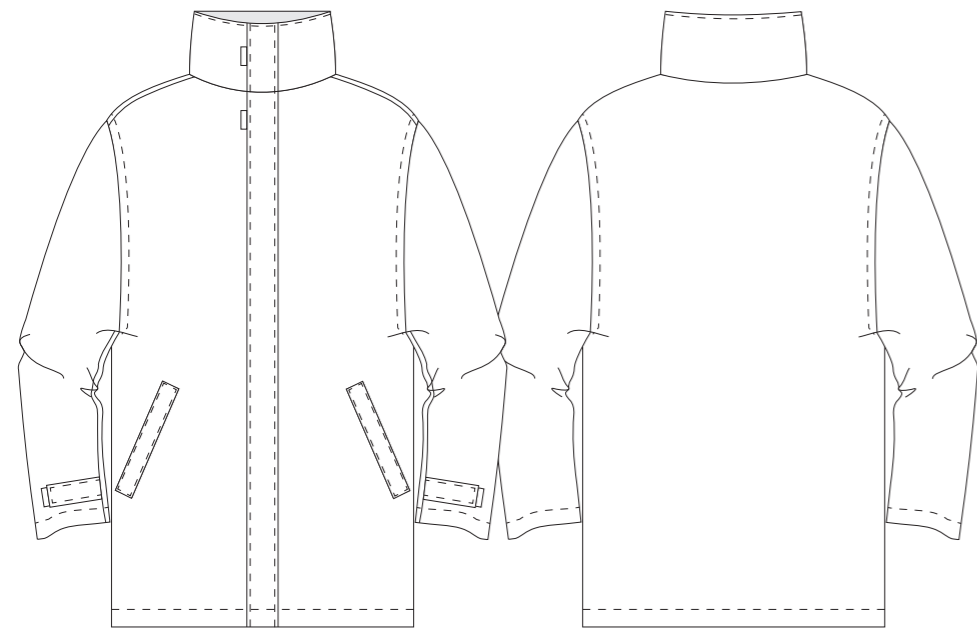

Sports Backpack
Mochila de Desporto
Ref. S23TTKI0176
Mod.34