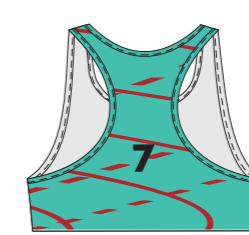

Top Top
Ref. 161830
Mod. 5