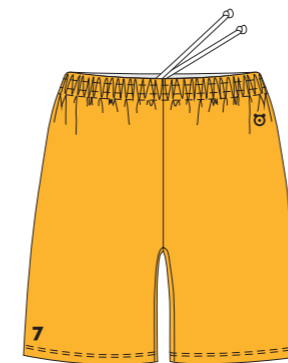

V-neck
Gola em V

Side panel
Encaixe lateral

T-Shirt T-shirt
Ref. 161840
Mod. 35

T-Shirt T-shirt
Ref. 161840
Mod. 35

Shorts Calção
Ref. 061530
Mod. 18

Information All models are personalized. We add logos and branding to match the identity of the club or association. All our textiles are made from technical polyester with different finishes, colors and details to choose from.