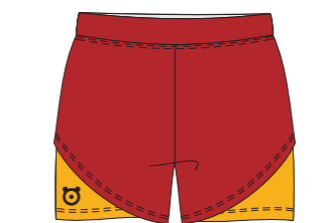

Information All models are personalized. We add logos and branding to match the identity of the club or association. All our textiles are made from technical polyester with different finishes, colors and details to choose from.