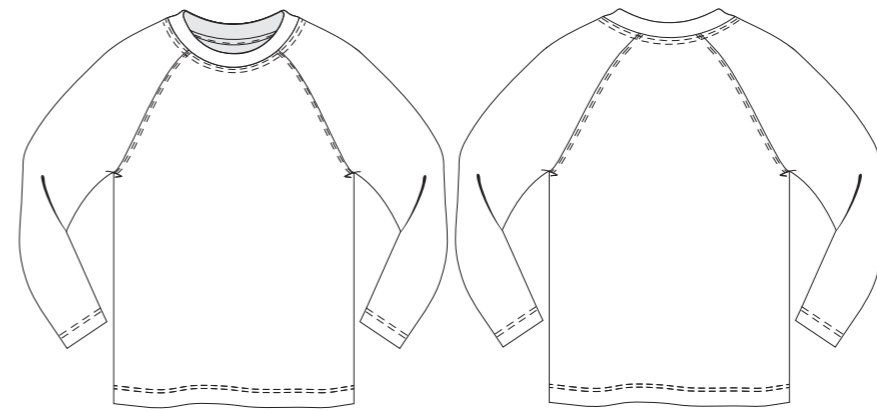

Information All models are personalized. We add logos and branding to match the identity of the club or association. All our textiles are made from technical polyester with different finishes, colors and details to choose from.