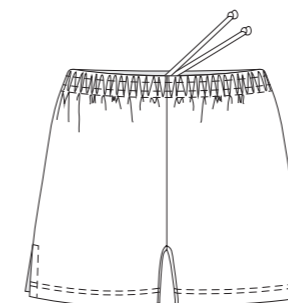

Neckline with zip
Decote com fecho

T-shirt T-shirt
Ref. 161920
Mod. 3

Shorts Calção
Ref. 061510
Mod. 2

Information All models are personalized. We add logos and branding to match the identity of the club or association. All our textiles are made from technical polyester with different finishes, colors and details to choose from.