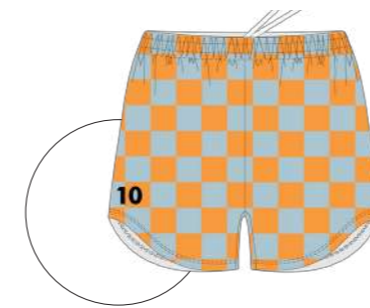

Information All models are personalized. We add logos and branding to match the identity of the club or association. All our textiles are made from technical polyester with different finishes, colors and details to choose from.