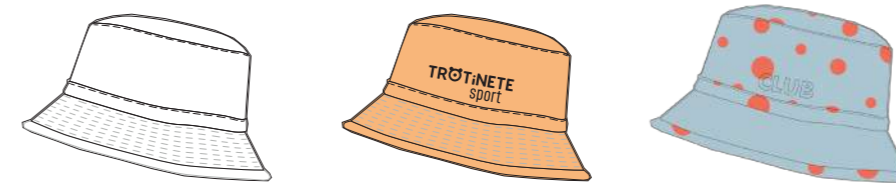

Sports Towel
Toalha de Desporto
Ref. 330290 | Mod.30

Socks Meias
Ref. S32RL04911
Mod. 27

Club Scarf
Cachecol de Clube
Ref. 322640 | Mod.31

Parka Parka
Ref. S09RLPK5077
Mod. 28

Hat Panamá
Ref. 190790
Mod. 32