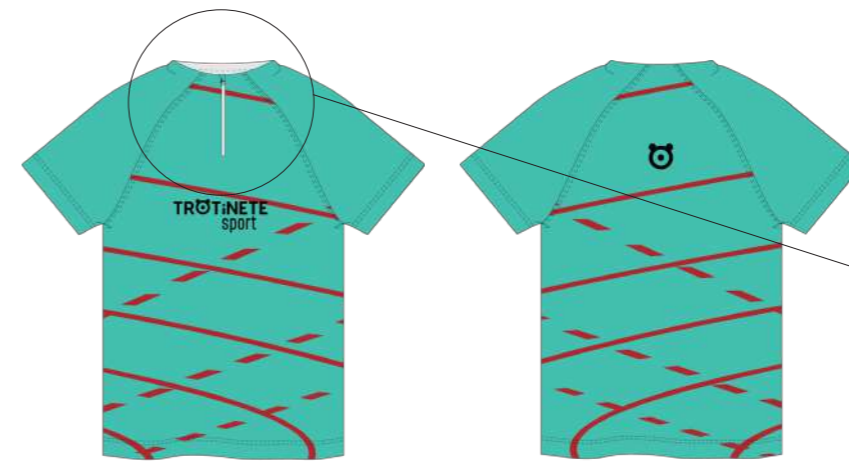

Neckline with zip
Decote com fecho

T-shirt T-shirt
Ref. 161920
Mod. 3

Shorts Calção
Ref. 061510
Mod. 2

Information All models are personalized. We add logos and branding to match the identity of the club or association. All our textiles are made from technical polyester with different finishes, colors and details to choose from.