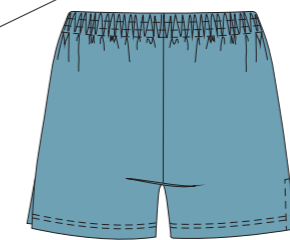

TROTINETE SPORTS
Football

T-shirt T-shirt
Ref. 161811
Mod. 22

Side slit
Racha lateral

Straight hem
Bainha reta

Side panel
Encaixe lateral

Shorts Calção
Ref. 061510
Mod. 2

Information All models are personalized. We add logos and branding to match the identity of the club or association. All our textiles are made from technical polyester with different finishes, colors and details to choose from.