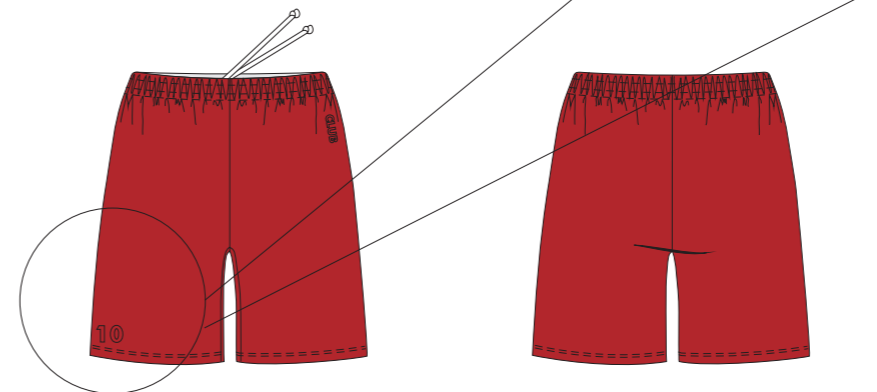

TROTINETE SPORTS
Hockey

Long Sleeve T-shirt
T-shirt Manga Comprida
Ref. 161850 | Mod. 19

Long Sleeve T-shirt
T-shirt Manga Comprida
Ref. 161850 | Mod. 19

Hem with piping
Bainha avivada

Hem panel
Bainha com encaixe