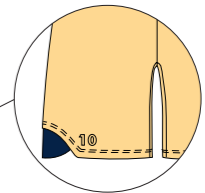

TROTINETE SPORTS
Hockey

Long Sleeve T-shirt
T-shirt Manga Comprida
Ref. 161850 | Mod. 19

Long Sleeve T-shirt
T-shirt Manga Comprida
Ref. 161850 | Mod. 19

Hem with piping
Bainha avivada

Hem panel
Bainha com encaixe