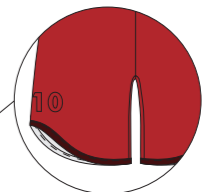

TROTINETE SPORTS
Hockey

Long Sleeve T-shirt
T-shirt Manga Comprida
Ref. 161850 | Mod. 19

Long Sleeve T-shirt
T-shirt Manga Comprida
Ref. 161850 | Mod. 19

Hem with piping
Bainha avivada

Hem panel
Bainha com encaixe