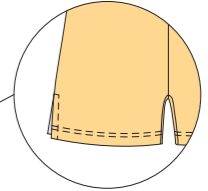

Raglan sleeve
Manga raglan

Sleeveless
Caveado

T-shirt T-shirt
Ref. 161812
Mod. 23

Side slit
Racha lateral

Shorts Calção
Ref. 061512
Mod. 24

Information All models are personalized. We add logos and branding to match the identity of the club or association. All our textiles are made from technical polyester with different finishes, colors and details to choose from.