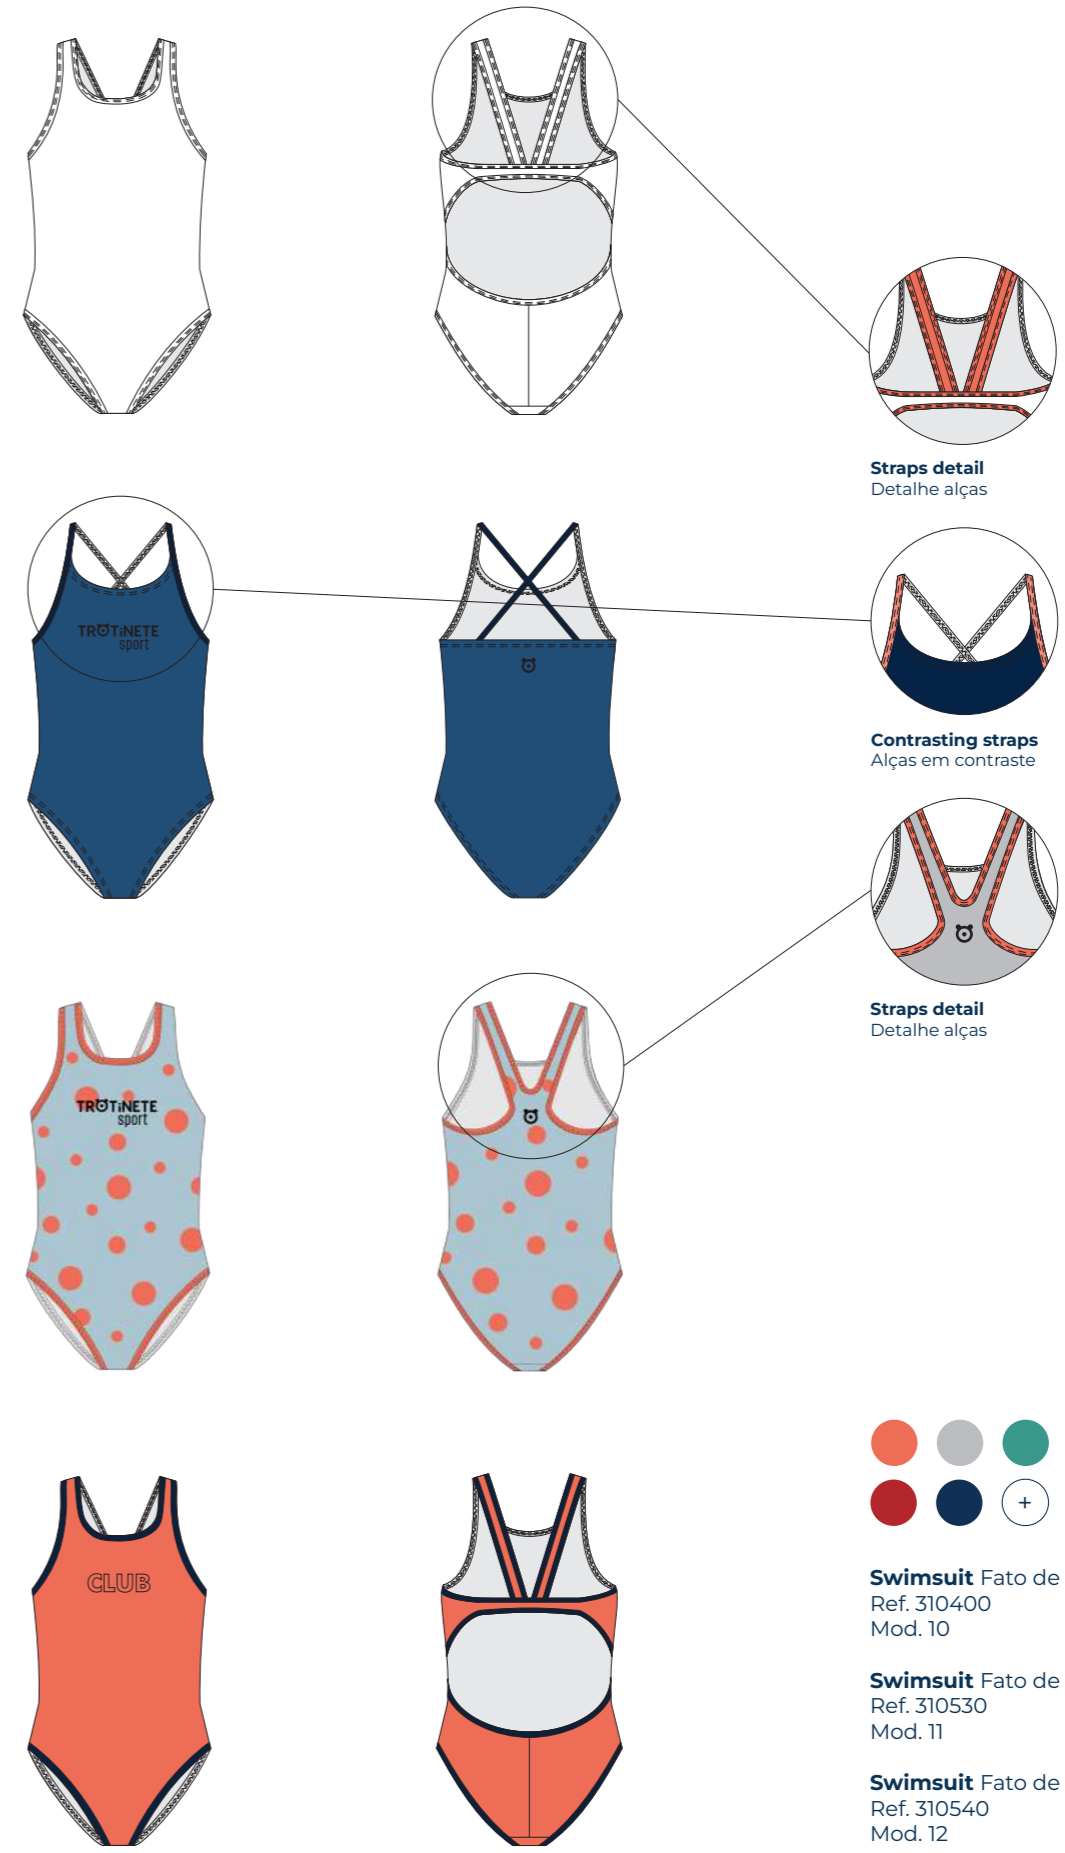

Information All models are personalized. We add logos and branding to match the identity of the club or association. All our textiles are made from technical polyester with different finishes, colors and details to choose from.