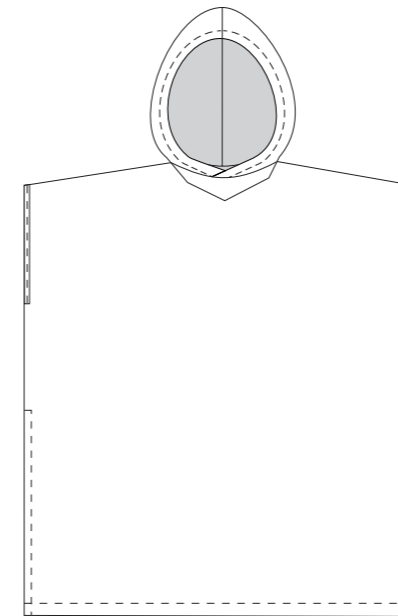

Information All models are personalized. We add logos and branding to match the identity of the club or association. All our textiles are made from technical polyester with different finishes, colors and details to choose from.