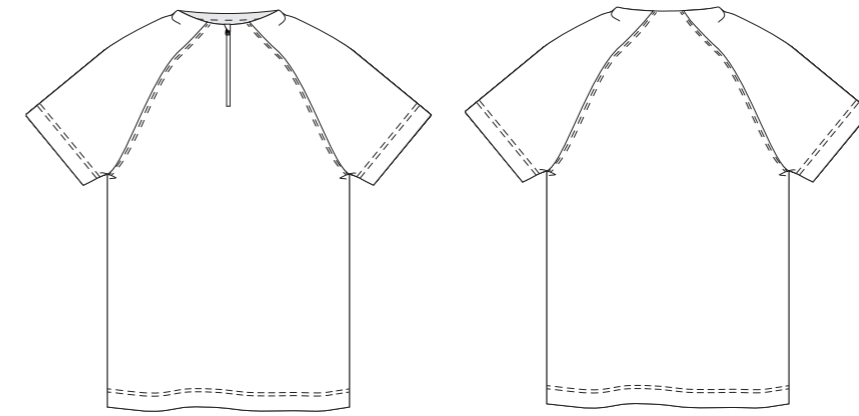

Information All models are personalized. We add logos and branding to match the identity of the club or association. All our textiles are made from technical polyester with different finishes, colors and details to choose from.