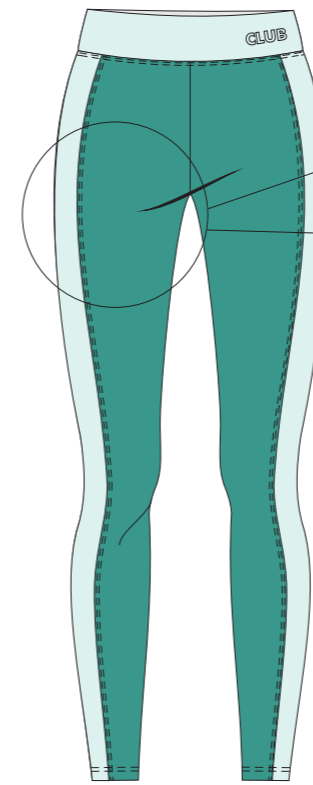

Information All models are personalized. We add logos and branding to match the identity of the club or association. All our textiles are made from technical polyester with different finishes, colors and details to choose from.