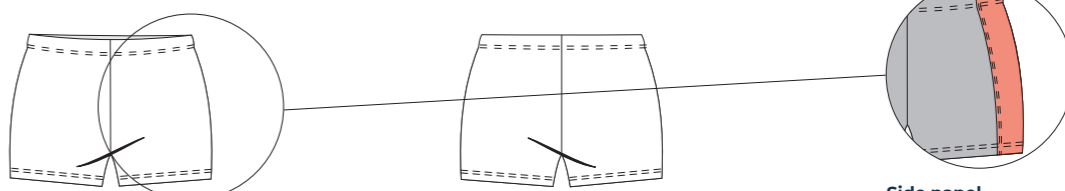

Side panel
Encaixe lateral

Swimming Briefs
Sunga de Banho
Ref. 310500 | Mod. 13

Side panel
Encaixe lateral

Swimming Shorts
Calção de Banho
Ref. 310184
Mod. 14

Information All models are personalized. We add logos and branding to match the identity of the club or association. All our textiles are made from technical polyester with different finishes, colors and details to choose from.