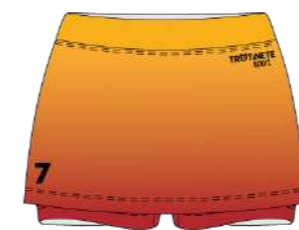

Information All models are personalized. We add logos and branding to match the identity of the club or association. All our textiles are made from technical polyester with different finishes, colors and details to choose from.