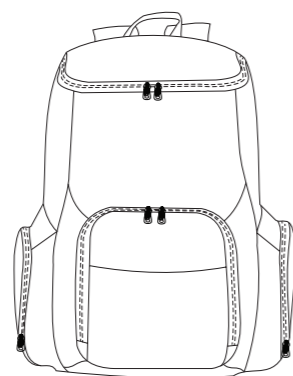

Sports Towel
Toalha de Desporto
Ref. 330290 | Mod.30

Socks Meias
Ref. S32RL04911
Mod. 27

Club Scarf
Cachecol de Clube
Ref. 322640 | Mod.31

Parka Parka
Ref. S09RLPK5077
Mod. 28

Hat Panamá
Ref. 190790
Mod. 32