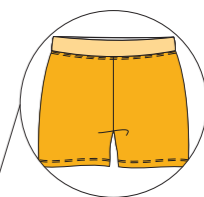

Basic shorts
Calção simples