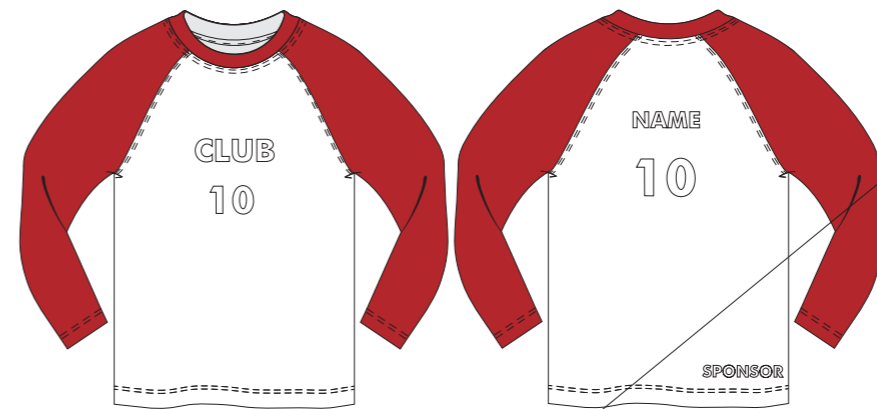

TROTINETE SPORTS
Hockey

Long Sleeve T-shirt
T-shirt Manga Comprida
Ref. 161850 | Mod. 19

Long Sleeve T-shirt
T-shirt Manga Comprida
Ref. 161850 | Mod. 19

Hem with piping
Bainha avivada

Hem panel
Bainha com encaixe