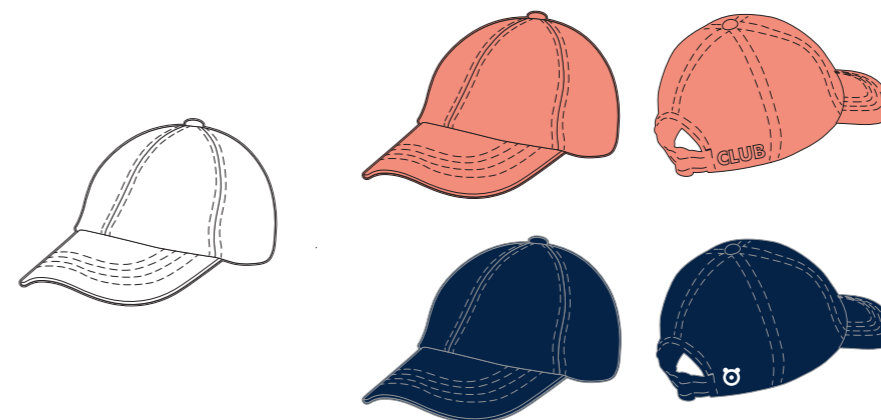

Sports Backpack
Mochila de Desporto
Ref. S23TTKI0176
Mod.34