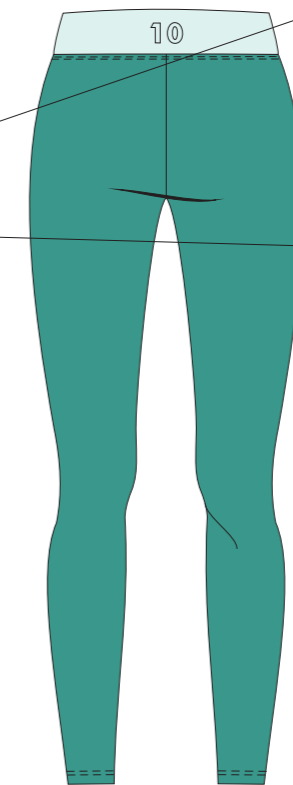

Information All models are personalized. We add logos and branding to match the identity of the club or association. All our textiles are made from technical polyester with different finishes, colors and details to choose from.