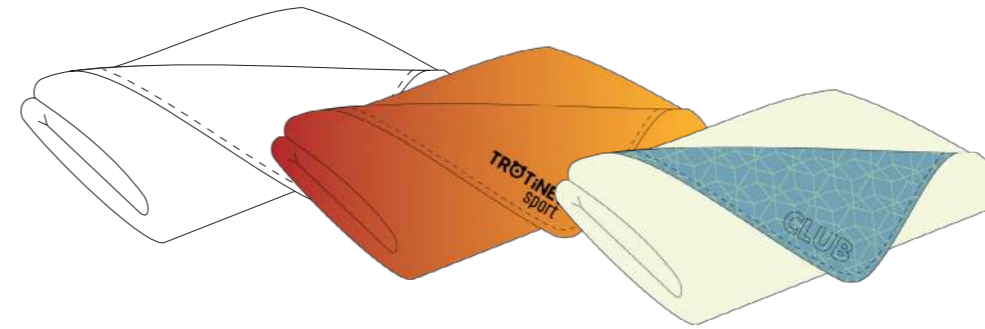

Top Top
Ref. 161910
Mod. 25

Basic shorts
Calção simples

Skort Saia-calção
Ref. 151480
Mod. 26

Information All models are personalized. We add logos and branding to match the identity of the club or association. All our textiles are made from technical polyester with different finishes, colors and details to choose from.