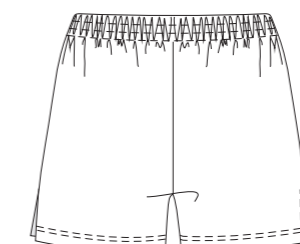

Neckline with zip
Decote com fecho

T-shirt T-shirt
Ref. 161920
Mod. 3

Shorts Calção
Ref. 061510
Mod. 2

Information All models are personalized. We add logos and branding to match the identity of the club or association. All our textiles are made from technical polyester with different finishes, colors and details to choose from.