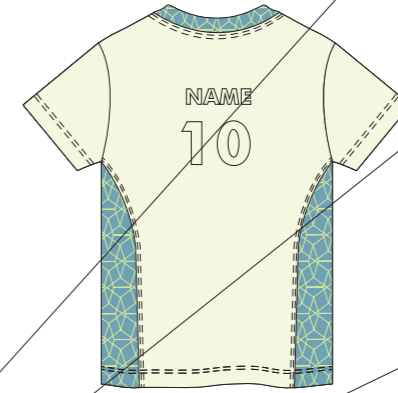

TROTINETE SPORTS
Football

T-shirt T-shirt
Ref. 161811
Mod. 22

Side slit
Racha lateral

Straight hem
Bainha reta

Side panel
Encaixe lateral

Shorts Calção
Ref. 061510
Mod. 2

Information All models are personalized. We add logos and branding to match the identity of the club or association. All our textiles are made from technical polyester with different finishes, colors and details to choose from.