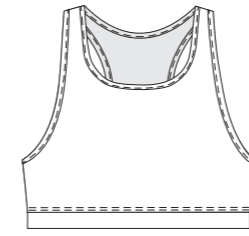

Top Top
Ref. 161830
Mod. 5