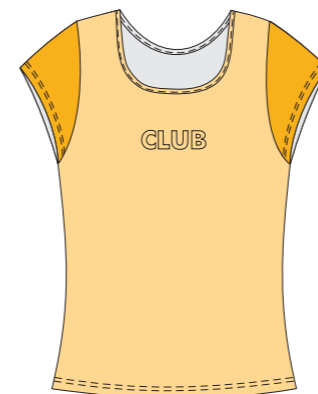

TROTINETE SPORTS

Volleyball

Top Top
Ref. 161820
Mod. 20

Top Top
Ref. 161820
Mod. 20

Basic shorts
Calção simples

Shorts Calção
Ref. 061550
Mod. 21

Information All models are personalized. We add logos and branding to match the identity of the club or association. All our textiles are made from technical polyester with different finishes, colors and details to choose from.