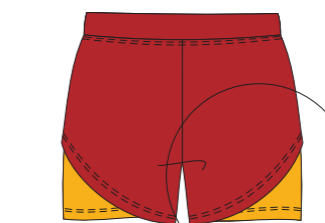

Information All models are personalized. We add logos and branding to match the identity of the club or association. All our textiles are made from technical polyester with different finishes, colors and details to choose from.