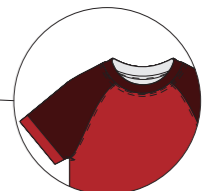

Raglan sleeve
Manga raglan

Sleeveless
Caveado

T-shirt T-shirt
Ref. 161812
Mod. 23

Side slit
Racha lateral

Shorts Calção
Ref. 061512
Mod. 24

Information All models are personalized. We add logos and branding to match the identity of the club or association. All our textiles are made from technical polyester with different finishes, colors and details to choose from.