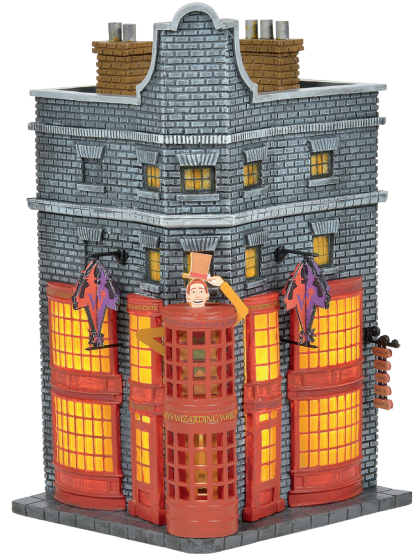

Illuminated via UK/European plug adaptor supplied

Coordinates with 6006515

Professor Slughorn™ and his Students

6006515

PROFESSOR SLUGHORN™ AND HIS STUDENTS

Height: 7.0cm

Coordinates with A30320/A30321 The Three Broomsticks™

6007755

A LIVELY BLUDGER

Height: 8.5cm

6009846

HOGSMEADE STATION

Height: 18.0cm

Illuminated via USB plug supplied

A30216 (UK)
A30217 (EUROPE)

GRINGOTTS™ BANK
Height: 26.0cm
Illuminated via UK/European plug adaptor supplied

A30212 (UK ONLY)
EYELOPS™ OWL EMPORIUM
Height: 22.0cm
Illuminated via UK plug adaptor supplied

A30214 (UK ONLY)
WEASLEYS' WIZARD WHEEZES™
Height: 21.0cm
Illuminated via UK plug adaptor supplied

6005619
WIZARDING EQUIPMENT
Height: 8.5cm
Coordinates with A30212 Eyelops™ Owl Emporium

A29970 (UK)
A29976 (EUROPE)
HOGWARTS™ GREAT HALL AND TOWER
Height: 33.0cm
Illuminated via UK/European plug adaptor supplied