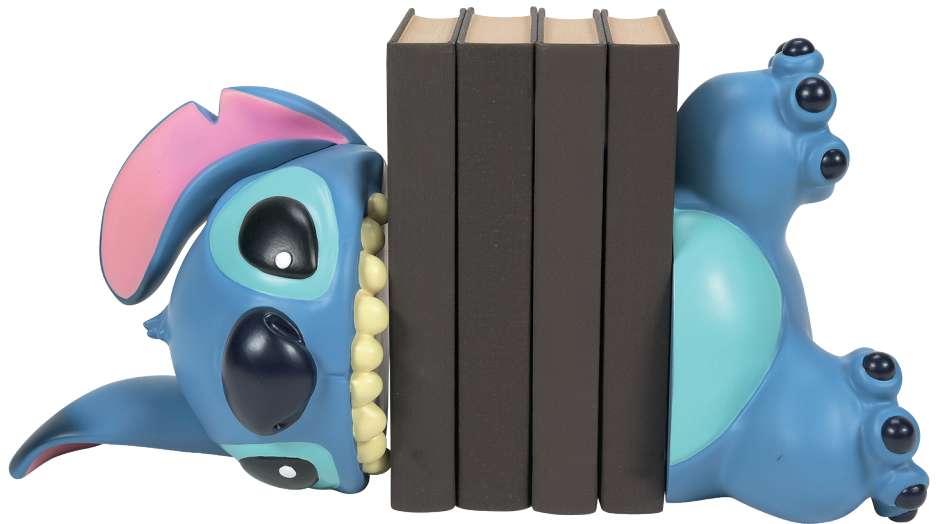

New

6016079
STITCH CERAMIC BANK
Height: 19.0cm 🎁

New

New

6016080
MICKEY MOUSE CERAMIC BANK
Height: 17.0cm 🎁

6016081
MINNIE MOUSE CERAMIC BANK
Height: 17.0cm 🎁

Disney TIM BURTON'S THE NIGHTMARE BEFORE CHRISTMAS

6008702
JACK AND SALLY COUTURE DE FORCE PHOTO FRAME
Height: 20.0cm 🎁

6007191
NIGHTMARE BEFORE CHRISTMAS GOBLET
Height: 18.0cm 🎁

6008703
JACK AND SALLY COUTURE DE FORCE TRINKET BOX
Height: 3.0cm 🎁

6014854
PIRATES OF THE CARIBBEAN
DECORATIVE GOBLET
 Height: 18.0cm 📦

6013292
THE LITTLE MERMAID
DECORATIVE GOBLET
 Height: 18.0cm 📦

6009876
ARIEL WATERBALL
 Height: 14.0cm 📦

6013279
STITCH PINEAPPLE DECORATIVE GOBLET
 Height: 18.0cm 📦

6013296
STITCH NOMMING BOOKENDS
 Height: 23.5cm 📦

Mini Figurines

6013280
WINNIE THE POOH
 Height: 8.0cm 📦

6013281
BAMBI
 Height: 7.5cm 📦

6011637
DUMBO
 Height: 7.5cm 📦

It's an exciting time for Grand Jester Studios — their new collections brings their latest characters to life with added flair...