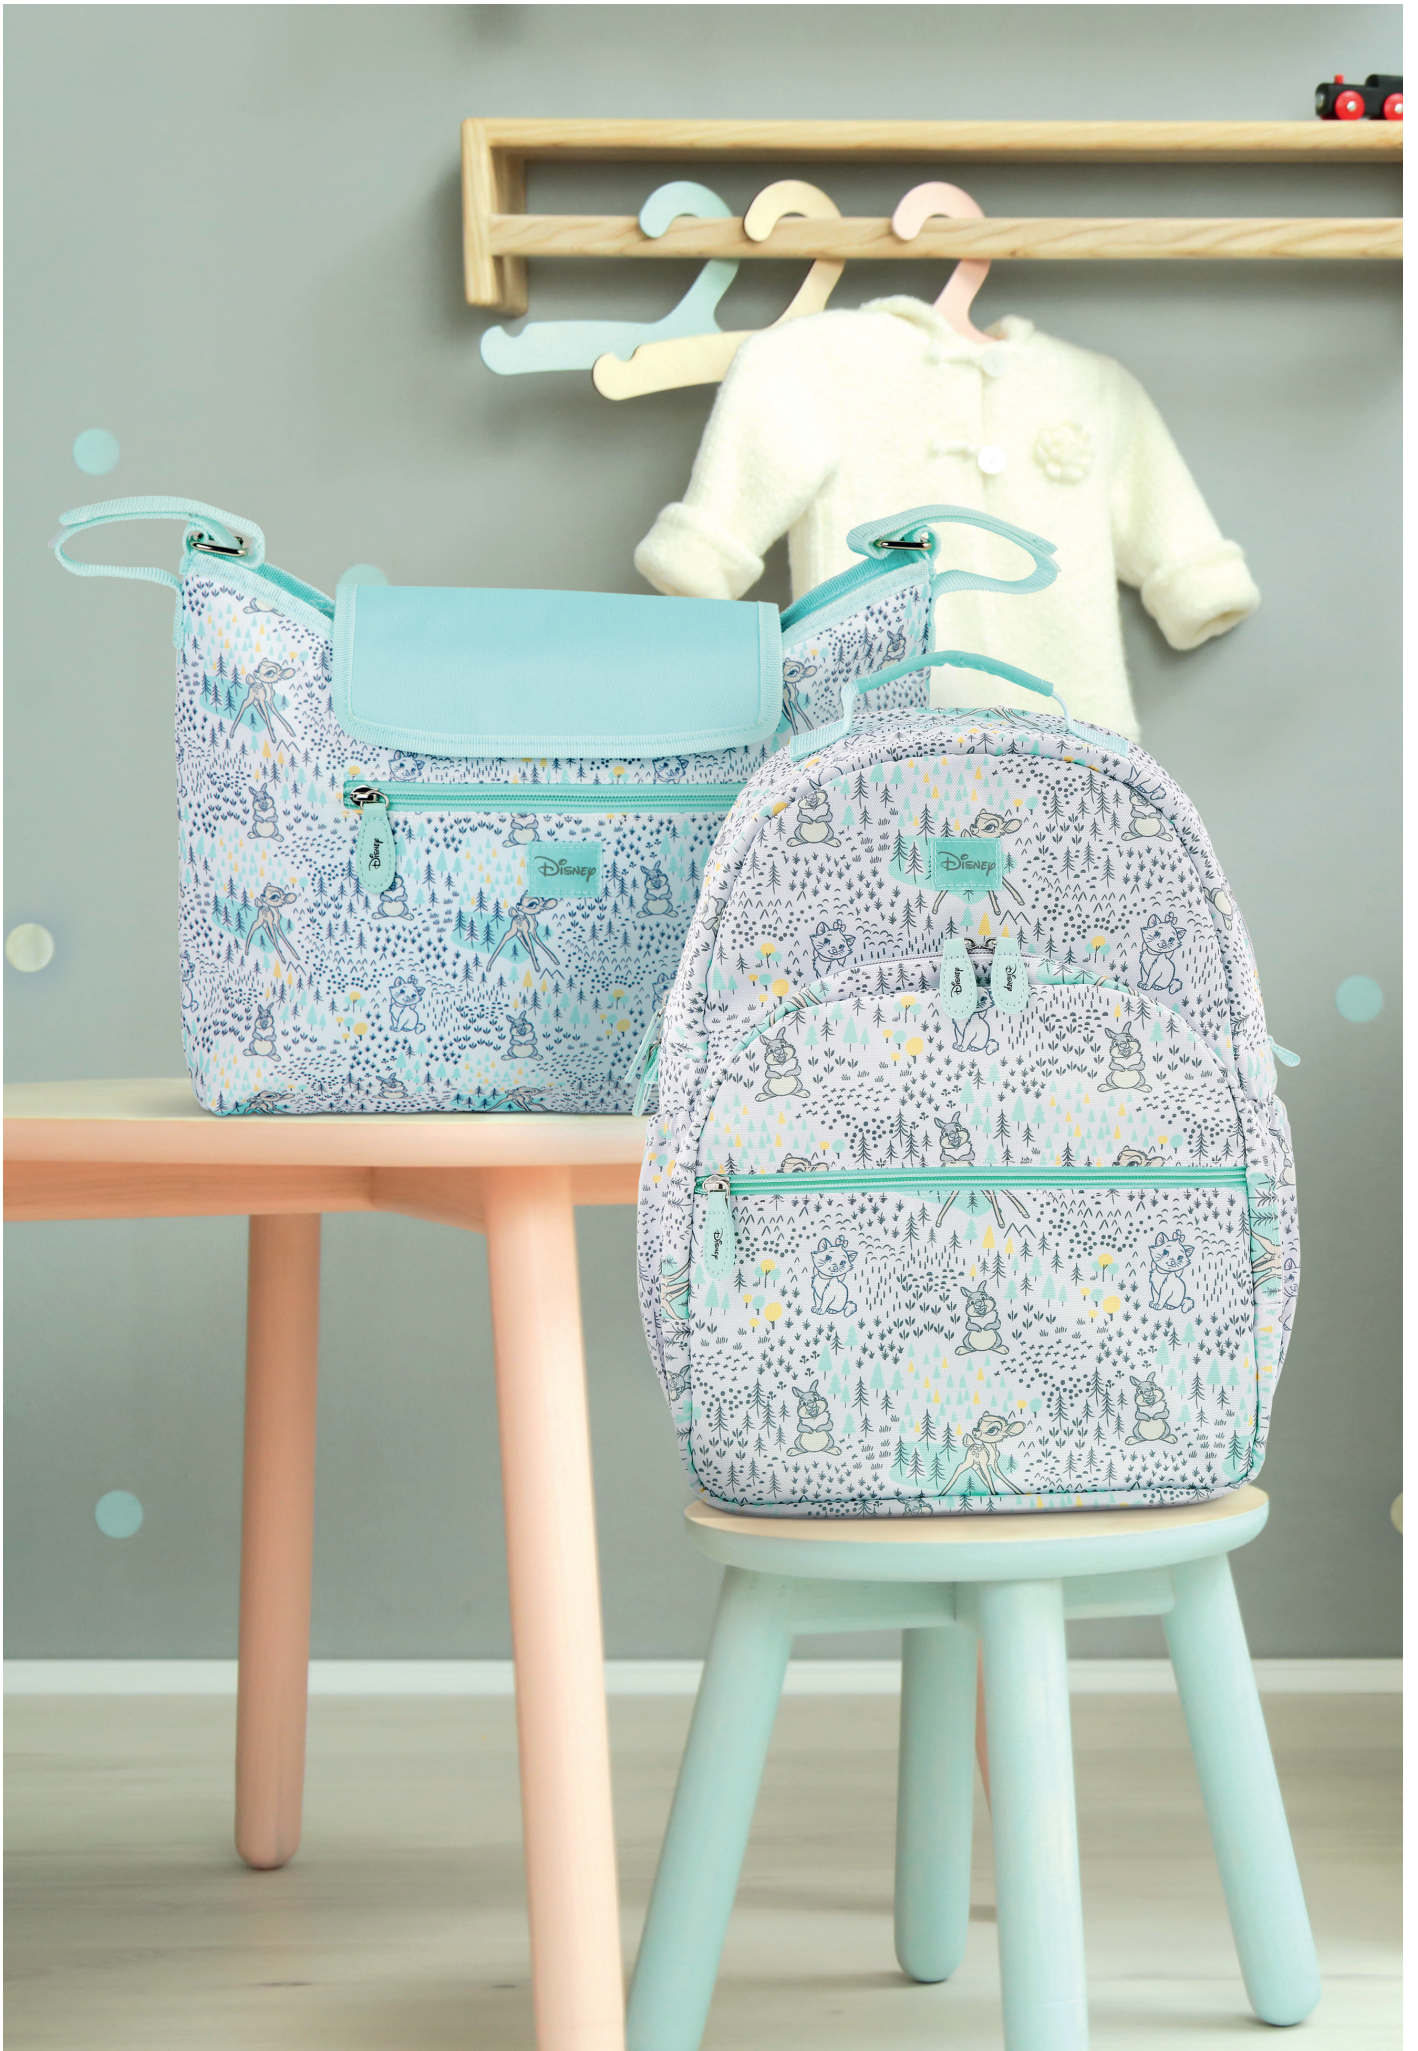

E. A32328
DISNEY STITCH DESK CLOCK
Height: 16.0cm 📦
Requires 1 AAA battery, supplied

Disney ENCHANTING COLLECTION

Our unique range comprises gifts, accessories and collectibles — featuring the ever-increasing cast of beloved Disney characters — each made from high-quality materials and finishes.

Disney baby

Gift
packaging

A30340
DISNEY BABY MUSLIN SQUARES (SET OF 3)
Height: 70.0cm 📦

A30334
DISNEY BABY MILESTONE BLANKET
Length: 100.0cm 📦

A30333
DISNEY BABY ABC BLANKET
Length: 100.0cm 📦

Gift
packaging

A30341
DISNEY BABY SOOTHER CASE
Height: 7.0cm

Our Changing Messenger Bag comes with several storage areas inside the main zipped compartment and two external pockets. This can be carried over the shoulder or across the body with comfortable carry handles. The bag also has D-rings to attach pram clips — creating the ultimate hands-free design.

A30337
DISNEY BABY
CHANGING MESSENGER BAG
 Height: 33.0cm

A30338
DISNEY BABY PRAM ORGANISER
 Height: 27.0cm

The Pram Organiser easily attaches to the pram with the hook and loop fastening side straps. The main compartment has a hook and loop fastening for easy access — and the organiser also features front and inner zipped pockets.