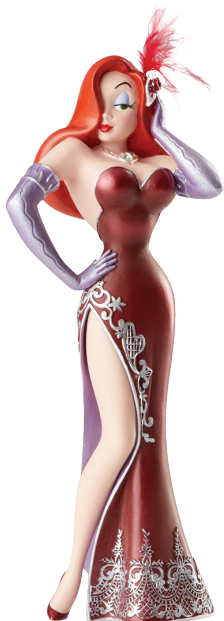

6009028
TINKER BELL
Height: 19.0cm 📦

4037525
TINKER BELL
Height: 20.0cm 📦

30th Anniversary
2024

6006279

SALLY
Height: 18.5cm 📦

6008701

JACK AND SALLY LOVE
Height: 23.0cm 📦

New

6015329

NIGHTMARE BEFORE CHRISTMAS
CHARACTER PYRAMID
Height: 30.0cm 📦

6011638

ZERO
Height: 8.0cm 📦

6014972

JACK AND SALLY
Height: 23.0cm 📦

Features a
real feather

6002182

JESSICA RABBIT
Height: 22.0cm 📦

6010726

ROBIN HOOD AND MAID MARIAN
Height: 23.0cm 📦

6010727
PETER PAN AND WENDY
Height: 20.0cm 

6013278
ALOHA STITCH
Height: 15.0cm 

6013276
MICKEY MOUSE STATEMENT FIGURINE
Height: 30.5cm 