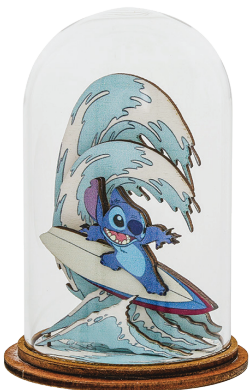

Last chance to buy

A30577
MICKEY AND MINNIE MOUSE PHOTO FRAME
 Height: 19.0cm 📺

Personalise me!

Includes gold ballpoint pen

A30572
MICKEY AND MINNIE MOUSE PLAQUE
 Length: 25.0cm, Width: 30.0cm 📺✍️

A31068
MICKEY AND MINNIE MOUSE RING DRAWER
 Height: 10.0cm 📺

A30627
ALTOGETHER AT CHRISTMAS
 (Winnie The Pooh, Piglet & Eeyore Hanging Ornament)
 Height: 9.0cm 📺

A30626
LOYAL SERVANTS
 (Mrs. Potts Chip, Cogsworth, Lumiere Hanging Ornament)
 Height: 9.0cm 📺

A30623
SURF FUN
 (Lilo & Stitch Figurine)
 Height: 8.0cm 📺