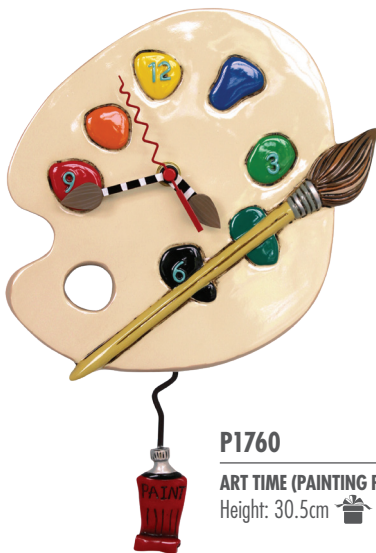

6012910

HEDGEHOG

Height: 33.5cm 

Clocks

**P1712**

**BEE SUNNY**

Height: 33.0cm

**P1752**

**VINTAGE STITCH (BLACK SEWING MACHINE)**

Height: 33.0cm

**P1758**

**COZY CAFÉ**

Height: 41.0cm

**P1760**

**ART TIME (PAINTING PALETTE)**

Height: 30.5cm

**P1764**

**BESSIE (BLACK AND WHITE COW)**

Height: 36.0cm

**P1804**

**BUZZ (BEE)**

Height: 31.0cm

*Allen Designs  
clocks require  
1 x AA battery,  
not supplied*

**P1854**

**AUGIE'S LIGHT (LIGHTHOUSE)**

Height: 36.5cm

**P1864**

**HARVEST TIME (GREEN TRACTOR)**

Height: 30.5cm

**P1992**

**BLOSSOM (COFFEE POT AND FLOWERS)**

Height: 44.0cm