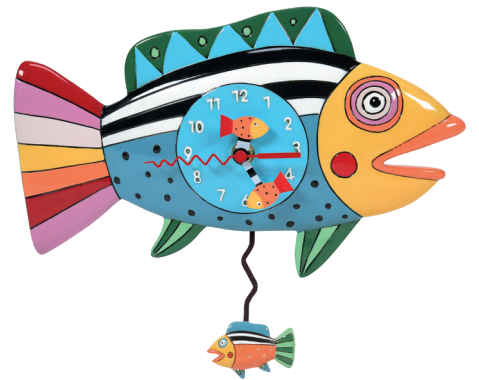

ADC630

AIRPLANE JUMPER  
Height: 33.0cm

ADP9018

OSCAR (BROWN DACHSHUND)  
Height: 29.0cm

P1050

BLACK KITTY  
Height: 28.0cm

Clocks

P1062

OLD BLUE OWL

Height: 30.5cm 

P1076

KIMI KITTY (TABBY CAT)

Height: 29.0cm 

6014454

RAINBOW FISH

Height: 17.0cm 

Allen Designs  
clocks require  
1 x AA battery,  
not supplied

6014455

ELEPHANT

Height: 32.0cm 

6014456

LUCKY CAT

Height: 25.5cm 

6014457

BUTTERFLY

Height: 22.5cm 

6014460

MOON AND BACK

Height: 27.0cm 

6012909

SCOOTER

Height: 30.5cm 