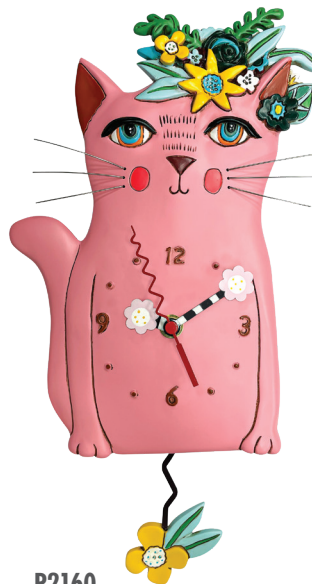

**P1514**  
**MOUNTAIN TIME (CUCKOO CLOCK)**  
Height: 38.5cm 📺

**P1610**  
**SHELLEY MERMAID**  
Height: 43.5cm 📺

Clocks

Allen Designs  
clocks require  
1 x AA battery,  
not supplied

**P1993**  
**PRETTY KITTY**  
Height: 35.5cm

**P1994**  
**BLESSED NEST**  
Height: 42.0cm

**P1995**  
**RISE N SHINE (ROOSTER)**  
Height: 34.0cm

**P2052**  
**KETTLE (BLUE)**  
Height: 35.5cm

**P1998**  
**LATER GATOR**  
Height: 31.0cm

**P2156**  
**FROSTING PLEASE (CUP CAKE)**  
Height: 36.0cm

**P2158**  
**KOZY TIME (COFFEE POT)**  
Height: 51.0cm

**P2160**  
**PRETTY KITTY (PINK)**  
Height: 35.5cm

**P1384**  
**BIRD**  
Height: 20.0cm

Desk  
Clock

*Desk Clock*

**6015369**  
**NEW SEWING MACHINE**  
 Height: 16.0cm 📦  
 1 AA battery required, not supplied

*Planters*

**6013115**  
**HEDGEHOG**  
 Height: 9.0cm 📦

**6013118**  
**DOG**  
 Height: 12.0cm 📦

**6013119**  
**PANDA**  
 Height: 12.5cm 📦

**6013120**  
**CHICKEN**  
 Height: 11.5cm 📦

**ADDB1970**  
**BABY PRETTY KITTY**  
 Height: 12.5cm 📦