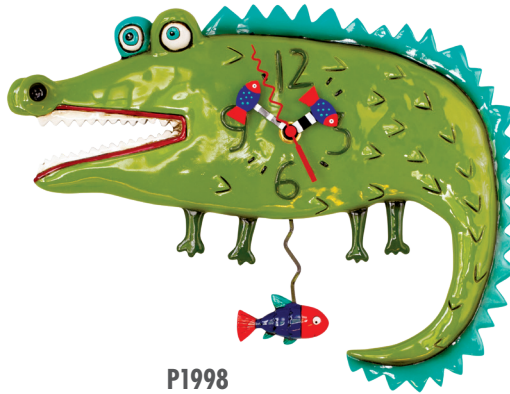

**P1370**  
**VINTAGE MIXER (GREEN)**  
Height: 42.0cm 📺

**P1371**  
**VINTAGE MIXER (RED)**  
Height: 42.0cm 📺

**P1386**  
**CORKED (RED WINE)**  
Height: 47.0cm 📺

**P1502**  
**SPOT OF TEA (STACKED TEACUPS)**  
Height: 46.5cm 📺

**P1514**  
**MOUNTAIN TIME (CUCKOO CLOCK)**  
Height: 38.5cm 📺

**P1610**  
**SHELLEY MERMAID**  
Height: 43.5cm 📺

Clocks

Allen Designs  
clocks require  
1 x AA battery,  
not supplied

**P1993**  
**PRETTY KITTY**  
Height: 35.5cm

**P1994**  
**BLESSED NEST**  
Height: 42.0cm

**P1995**  
**RISE N SHINE (ROOSTER)**  
Height: 34.0cm

**P2052**  
**KETTLE (BLUE)**  
Height: 35.5cm

**P1998**  
**LATER GATOR**  
Height: 31.0cm

**P2156**  
**FROSTING PLEASE (CUP CAKE)**  
Height: 36.0cm

**P2158**  
**KOZY TIME (COFFEE POT)**  
Height: 51.0cm

**P2160**  
**PRETTY KITTY (PINK)**  
Height: 35.5cm

**P1384**  
**BIRD**  
Height: 20.0cm

Desk  
Clock

*Desk Clock*

**6015369**  
**NEW SEWING MACHINE**  
 Height: 16.0cm 📦  
 1 AA battery required, not supplied