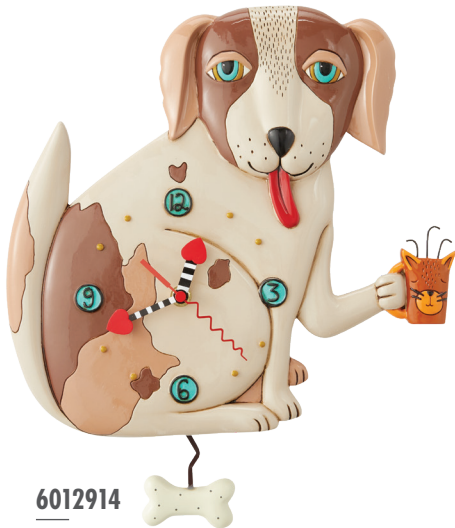

Height: 30.0cm 

1 AA battery required, not supplied

Clocks

6015367

NEW CUPPA JOY  
Height: 30.0cm

P9014

NEW FLOWER-TEA-FUL  
Height: 40.5cm

6012913

PANDA  
Height: 35.5cm

6012914

DOG  
Height: 32.0cm

6012916

TOUCAN  
Height: 27.0cm

ADC106

FROG FLY  
Height: 35.5cm

Allen Designs  
clocks require  
1 x AA battery,  
not supplied