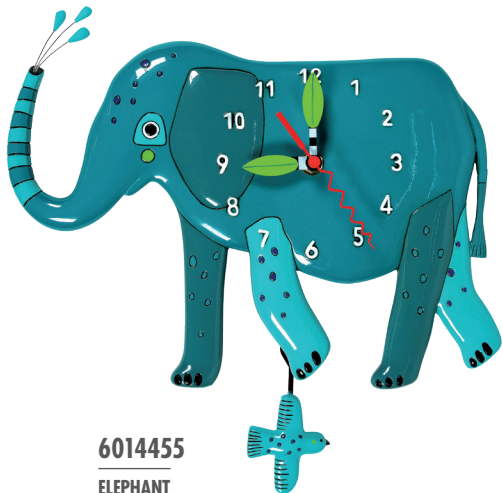

PANDA  
Height: 35.5cm

6012914

DOG  
Height: 32.0cm

6012916

TOUCAN  
Height: 27.0cm

ADC106

FROG FLY  
Height: 35.5cm

Allen Designs  
clocks require  
1 x AA battery,  
not supplied

ADC630

AIRPLANE JUMPER  
Height: 33.0cm

ADP9018

OSCAR (BROWN DACHSHUND)  
Height: 29.0cm

P1050

BLACK KITTY  
Height: 28.0cm

Clocks

P1062

OLD BLUE OWL

Height: 30.5cm 

P1076

KIMI KITTY (TABBY CAT)

Height: 29.0cm 

6014454

RAINBOW FISH

Height: 17.0cm 

Allen Designs  
clocks require  
1 x AA battery,  
not supplied

6014455

ELEPHANT

Height: 32.0cm 

6014456

LUCKY CAT

Height: 25.5cm 

6014457