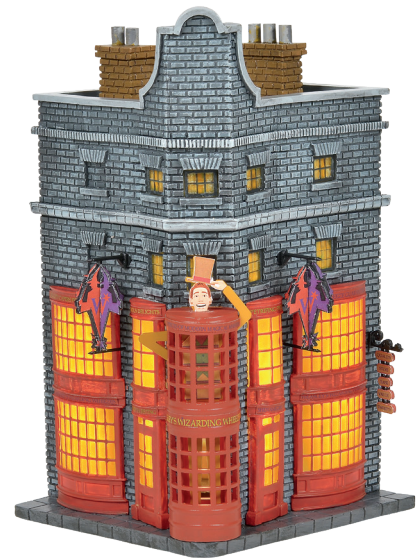

**A LIVELY BLUDGER**

Height: 8.5cm

Coordinates with 6007752 Quality Quidditch Supplies

**6007752**

**QUALITY QUIDDITCH SUPPLIES**

Height: 22.0cm

Illuminated via USB plug supplied  
Coordinates with 6007755 A Lively Bludger

**A30216 (UK)**  
**A30217 (EUROPE)**

**GRINGOTTS™ BANK**  
Height: 26.0cm   
Illuminated via UK/European plug adaptor supplied

**A30212 (UK ONLY)**

**EVELOPS™ OWL EMPORIUM**  
Height: 22.0cm   
Illuminated via UK plug adaptor supplied

**A30214 (UK ONLY)**

**WEASLEYS' WIZARD WHEEZES™**  
Height: 21.0cm   
Illuminated via UK plug adaptor supplied

**6005619**  
**WIZARDING EQUIPMENT**

Height: 8.5cm   
Coordinates with A30212 Evelops™ Owl Emporium

**A29970 (UK)**  
**A29976 (EUROPE)**

**HOGWARTS™ GREAT HALL AND TOWER**  
Height: 33.0cm   
Illuminated via UK/European plug adaptor supplied

**A29974 (UK ONLY)**

**HOGWARTS™ ASTRONOMY TOWER**  
Height: 31.0cm   
Illuminated via UK plug adaptor supplied