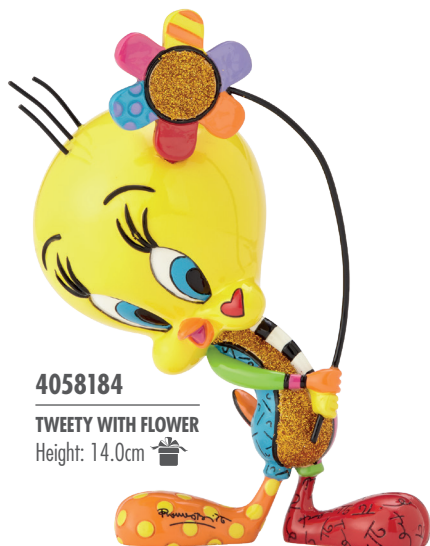

**6016177**  
 NEW BEETLEJUICE, BEETLEJUICE, BEETLEJUICE  
 (Classic Beetlejuice™)  
 Height: 18.0cm 📦

*All New*

*Beetlejuice...  
 Beetlejuice...  
 Beetlejuice!*

BY  
**BRITTO**

The wacky world of Looney Tunes™ is reimagined by pop artist Romero Britto in this colourful and fun collection. Favourite characters such as Bugs Bunny, Daffy Duck and Tweety Pie are given a splash of colour, Britto style!

**4052543**

**TWEETY BIRD**

Height: 14.0cm 

**4052542**  
BUGS BUNNY  
Height: 21.0cm 📺

**4052544**  
TAZMANIAN DEVIL  
Height: 13.0cm 📺

**4052545**  
SYLVESTER  
Height: 21.0cm 📺

**4052547**  
DAFFY DUCK  
Height: 18.5cm 📺

**4055719**  
ROAD RUNNER  
Height: 20.0cm 📺

**4055717**  
MARVIN THE MARTIAN  
Height: 16.5cm 📺

**4058184**  
TWEETY WITH FLOWER  
Height: 14.0cm 📺

**4058185**  
LOLA KISSING BUGS BUNNY  
Height: 21.0cm 📺

**4055773**  
**DATE NIGHT WITH TAZ**  
Height: 12.0cm 📺

**4055775**  
**ON WITH THE SHOW**  
(Bugs Bunny & Daffy Duck)  
Height: 18.0cm 📺

*Last chance to buy!*

**4054868**  
**PREDATORY PUDDY TAT**  
(Sylvester Personality Pose)  
Height: 11.5cm 📺