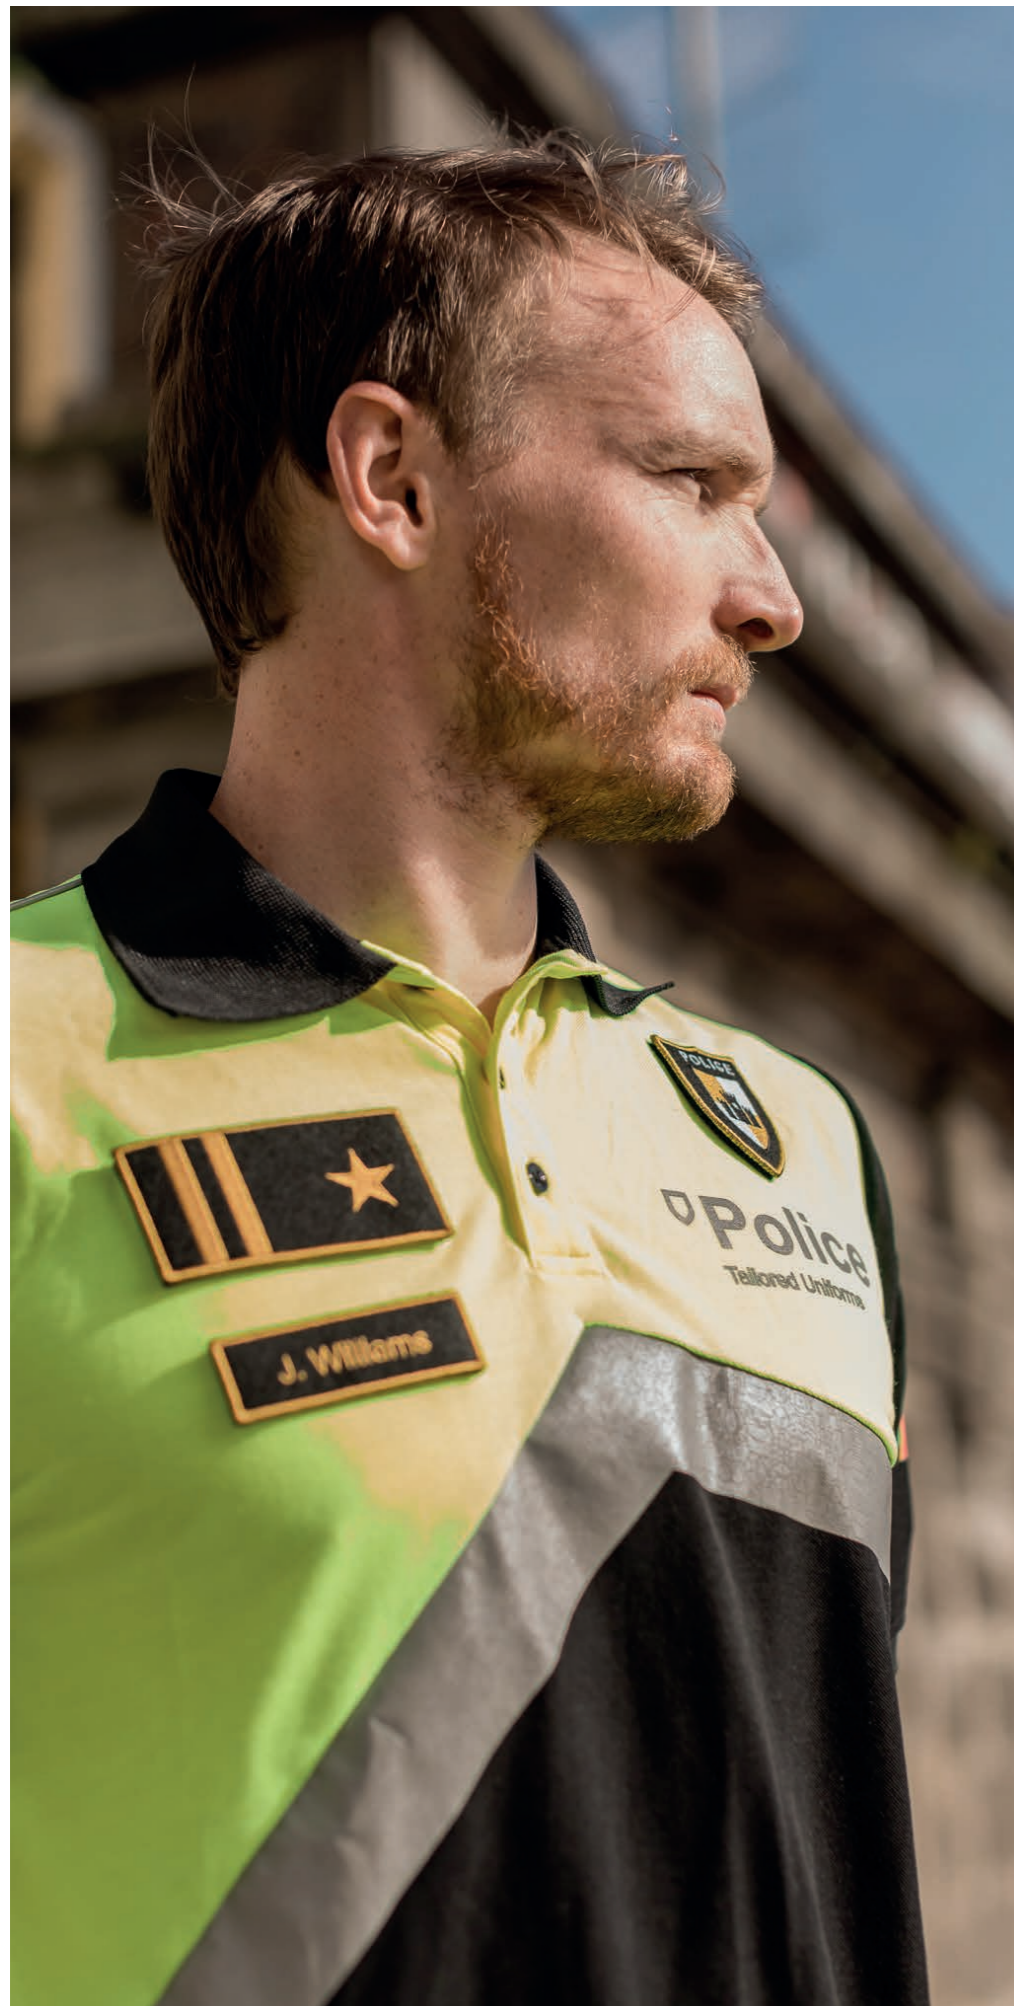

Homem | Man

Polo | Polo Shirt
Ref. 1316800